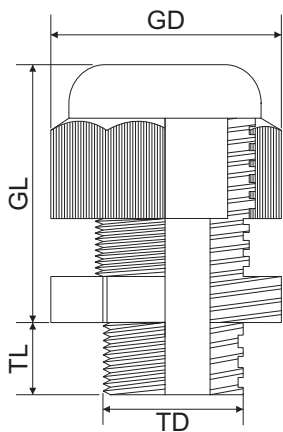

224pcs Cable Gland Set, PG Thread, White

Item No. 2102CA116

Thread	Cable range (ømm)	TD (ømm)	TL (mm)	GL (mm)	GD (ømm)	Pcs.
PG7	3.0 ~ 6.5	12.5	9.0	20.2	17.0	40
PG9	4.0 ~ 8.0	15.0	9.0	22.5	20.8	30
PG13.5	6.0 ~ 12.0	20.1	9.0	26.5	25.9	20
PG16	10.0 ~ 14.0	22.2	10.0	27.0	29.0	10
PG21	13.0 ~ 18.0	28.0	12.0	30.6	35.8	8
PG25	16.0 ~ 21.0	30.0	12.0	33.5	38.0	4

Thread	NH (mm)	Pcs.
PG7 X 1.5	4.80	40
PG9 X 1.5	4.90	30
PG13.5 X 1.5	5.00	20
PG16 X 1.5	5.80	10
PG21 X 1.5	6.30	8
PG25 X 1.5	6.70	4

Specification

Material:

Gland - PA 66

Seal - NBR

Color: White (RAL 9010)

Thread type: PG

Waterproof class: IP68

Working temperature: -20 ~ 80°C