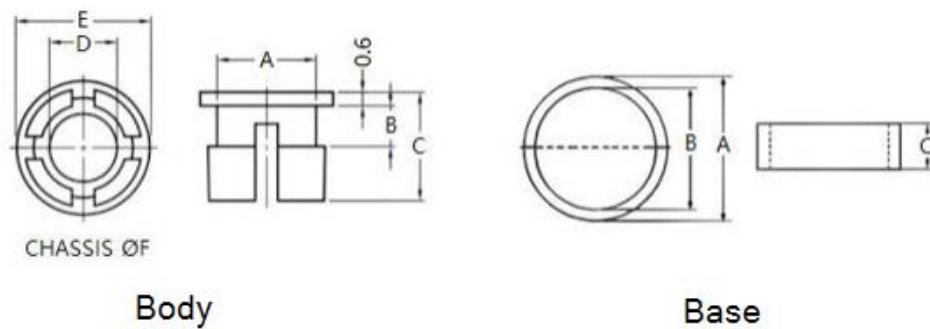

Data Sheet

LED mounting ring + sleeve for dia. 3 mm and 5 mm

Appearance and sizes (unit: mm)

| BN | | A | B | C | D | E | F |
|---------|------|-----|-----|-----|-----|-----|-----|
| 2718623 | Body | 4.2 | 2.0 | 5.6 | 3.0 | 5.9 | 4.5 |
| | Base | 7.0 | 5.4 | 3.2 | | | |
| 2718624 | Body | 6.3 | 3.0 | 6.8 | 5.0 | 7.6 | 6.5 |
| | Base | 9.3 | 7.2 | 4.2 | | | |