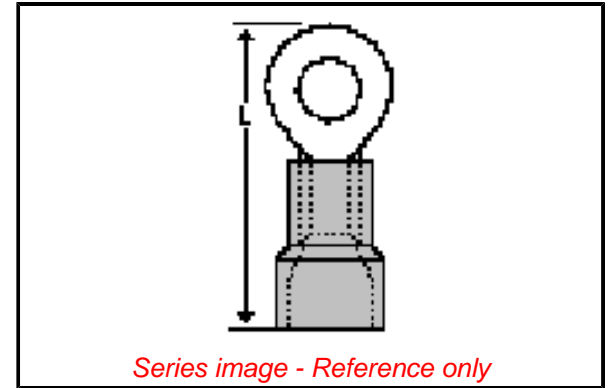

PLEASE CHECK WWW.MOLEX.COM FOR LATEST PART INFORMATION

Part Number: **0190670106**
Status: **Active**
Overview: Solderless Terminals
Description: NylaKrimp Funnel Entry Ring Tongue Terminal for 1/0 AWG Wire, Stud Size 3/4" (M18)

Documents:

[Drawing (PDF)](#) [Product Specification PS-19902-016-001 (PDF)](#)
[Product Specification PS-19902-011-001 (PDF)](#) [RoHS Certificate of Compliance (PDF)](#)
[Product Specification PS-19902-013-001 (PDF)](#)

Agency Certification

UL E32244

General

Product Family Ring and Spade Terminals
Series 19067
Crimp Quality Equipment Yes
Overview Solderless Terminals
Product Name NylaKrimp
Taxonomy Ring and Spade Terminals
Type Ring
UPC 800753066939

Physical

Barrel Type Closed - Brazed
Flammability 94V-2
Insulation Nylon (PA)
Material - Plating Mating Tin
Net Weight 8.404/g
Packaging Type Bag
Plating min - Mating 2.540µm
Plating min - Termination 2.540µm
Stud Size 3/4" (M18)
Termination Interface: Style Crimp or Compression
Wire Insulation Diameter 17.27mm max.
Wire Size AWG 1/0

Material Info

Engineering Number H-982-34

Reference - Drawing Numbers

Product Specification PS-19902-011-001, PS-19902-013-001,
PS-19902-016-001
Sales Drawing 190670002-000

EU ELV

Not Relevant

EU RoHS

Compliant

China RoHS

REACH SVHC

Not Contained Per -
D(2022)4187-DC (10
June 2022)

Halogen-Free

Status

Low-Halogen

For more information, please visit [Contact US](#)

China ROHS

Not Relevant

ELV

Not Relevant

RoHS Phthalates

Not Contained

Search Parts in this Series

19067 Series

Application Tooling | FAQ

Tooling specifications and manuals are found by selecting the products below. Crimp Height Specifications are then contained in the Application Tooling Specification document.

Global

Description	Product #
Manual Putt Pump Hydraulic System, Die set required	<u>192860117</u>
Hydraulic Dieless Crimping Tool	<u>638161700</u>