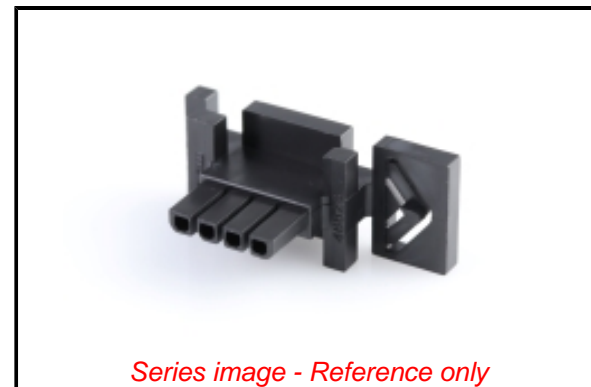

PLEASE CHECK WWW.MOLEX.COM FOR LATEST PART INFORMATION

Part Number: [0466230401](#)
Status: **Active**
Overview: [Micro-Fit Connector System](#)
Description: Micro-Fit BMI Receptacle Housing, Single Row, Panel Mount, 4 Circuits, Nylon, UL 94V-0

Agency Certification

CSA	LR19980
UL	E29179

General

Product Family	Crimp Housings
Series	46623
Application	Power, Wire-to-Board, Wire-to-Wire
Overview	Micro-Fit Connector System
Product Name	Micro-Fit BMI
Taxonomy	Connector Housings
UPC	887191458670

Physical

Circuits (maximum)	4
Color - Resin	Black
Flammability	94V-0
Gender	Receptacle
Glow-Wire Capable	No
Lock to Mating Part	No
Material - Resin	Nylon
Net Weight	1.323/g
Number of Rows	1
Packaging Type	Bag
Panel Mount	Yes
Pitch - Mating Interface	3.00mm
Polarized to Mating Part	Yes
Stackable	No
Temperature Range - Operating	-40° to +105°C