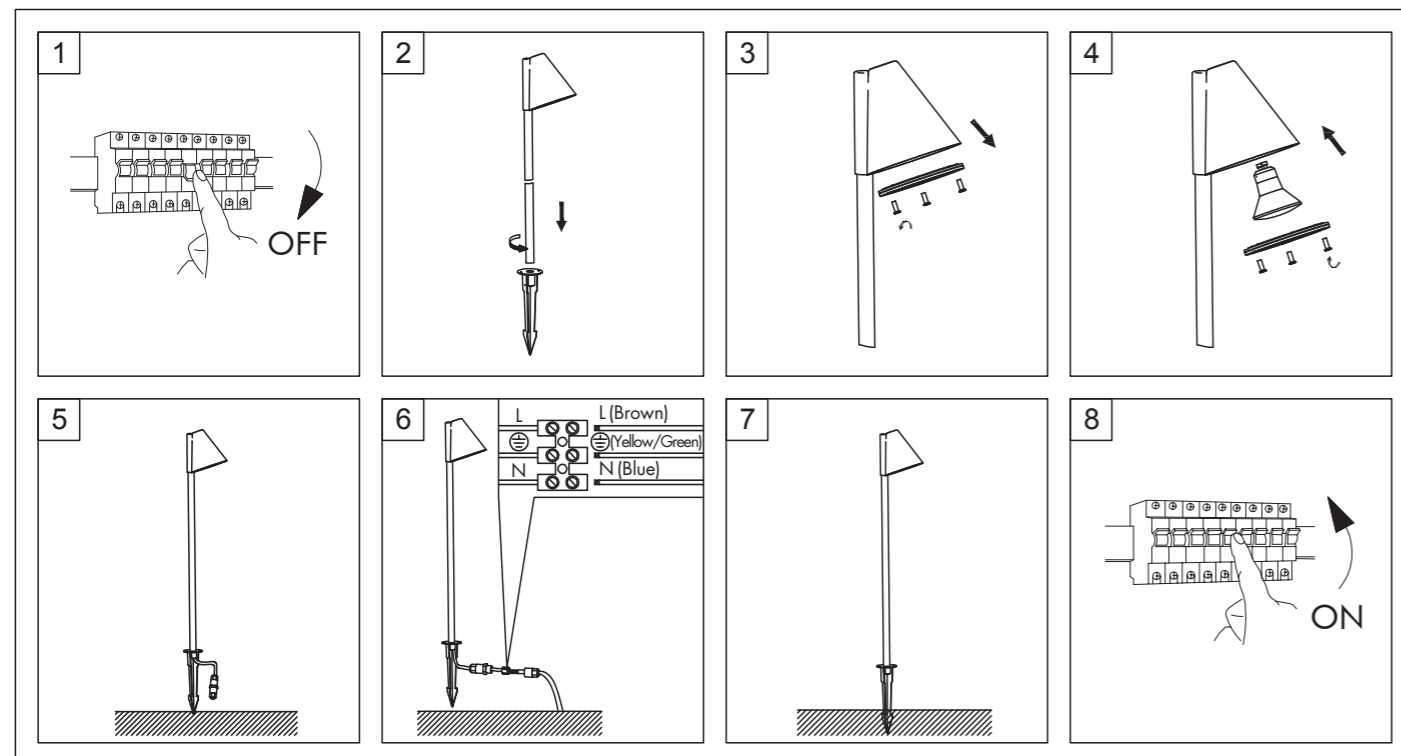

Outdoor Luminaire – GARTIA Instruction Manual

MEGATRON®

TECHNICAL SPECIFICATION:

| | |
|--------------|---------------|
| Series Name | GARTIA SCHIRM |
| Model Number | MT70804 |
| Color | Graphite |
| Lamp Holder | GU10 |
| Lamp Wattage | max. 20W |
| Voltage | 220-240V- AC |
| Frequency | 50/60 Hz |
| IP Rating | IP65 |

CAUTIONS:

- Read the entire manual carefully before installation and operation.
- Installation or replacement should be performed only by licensed and qualified electricians.
- DO NOT disassemble the inner part of the luminaire. Doing so may result in luminaire damage or malfunction.
- Switch OFF the power source before installation, replacement and cleaning! ⚠
- Before replacement of the lamp or luminaire, turn it off and allow it to cool down. Heat-resistant gloves are mandatory when handling the luminaire.
- The manufacturer accepts no liability for any damage resulting from the misuse of the luminaire or from when it is used with inappropriate equipment.
- Important warning for ground drilling and drilling in walls: before drilling, make sure that there are no gas and water pipes or power lines behind or near the drilling spots. Drilling and mounting should be performed only by qualified personnel. Be sure to pay attention to the condition and material of the ground and walls, as the supplied mounting material is not suitable for all ground and wall types. Please inquire about recommended screws and raw plugs for your ground or wall type and condition. The manufacturer accepts no liability for improper wall raw plug mounting and the herefrom resulting damages.
- Consult your dealer if you have any enquiries.

ATTENTION:

- Instant start is allowed.
- Designed for outdoor applications.
- The operating temperature of the luminaire is -25° C to +45° C.

INSTALLATION with spike:

Outdoor Luminaire – GARTIA Instruction Manual