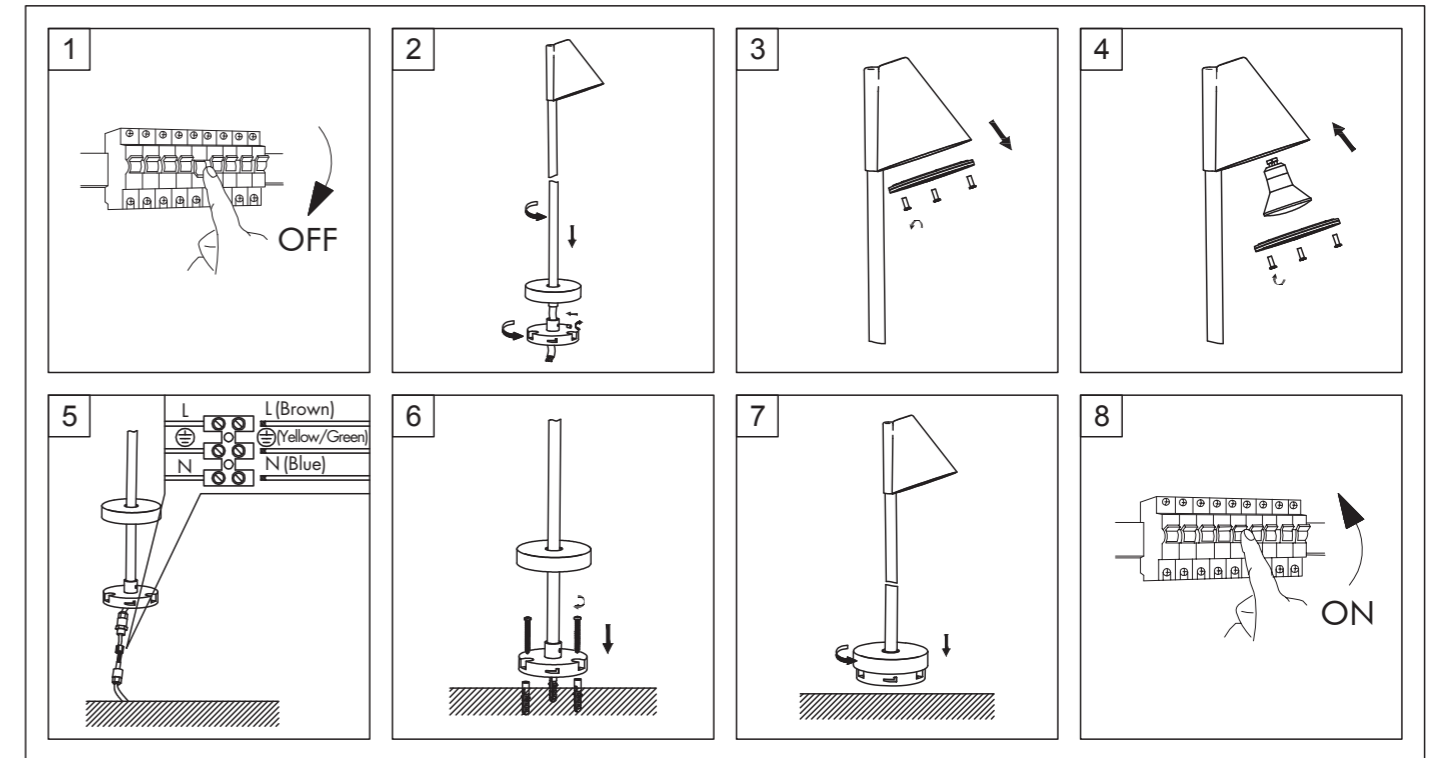

INSTALLATION with base plate:

Correct disposal of this product:

This marking indicates that this product should not be disposed with other household wastes throughout the EU. To prevent possible harm to the environment or human health from uncontrolled waste disposal, recycle it responsibly, to promote the sustainable reuse of material resources. To return your device, please use the return and collection systems, or contact the retailer where the product was purchased. They can take this product for environmental safe recycling.