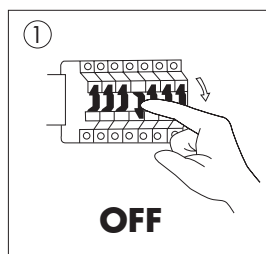

LED Bathroom Mirror Fixture GX53 – AQUA

Instruction Manual

TECHNICAL SPECIFICATION:

Series Name	AQUA	
Model Number	LM85630	LM85631
Color	Chrome	Silver leaf
Lamp Holder	GX53	
Incl. Lamp	LM85480	LM85481
Lamp Wattage	6W	6W
Total Luminous Flux	500lm	
Voltage	220-240V~	
Frequency	50Hz	
IP Rating	IP44	

INSTALLATION (LM85630, LM85631)

1. Turn OFF the power.
2. Attach the fixture holder on the mirror.
3. Insert the 2 fastening plastic buttons in the back holes of the luminaire holder, in order to affix the luminaire on the back of the mirror.
4. Connect the cable to the terminal block.
5. Insert the lamp LM85480/LM85481 into the lamp holder.
6. Turn ON the power.