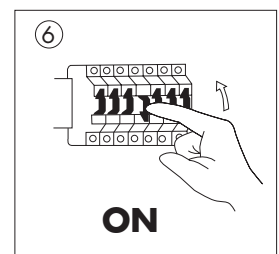

Correct disposal of this product:

This marking indicates that this product should not be disposed with other household wastes throughout the EU. To prevent possible harm to the environment or human health from uncontrolled waste disposal, recycle it responsibly, to promote the sustainable reuse of material resources. To return your device, please use the return and collection systems, or contact the retailer where the product was purchased. They can take this product for environmental safe recycling.