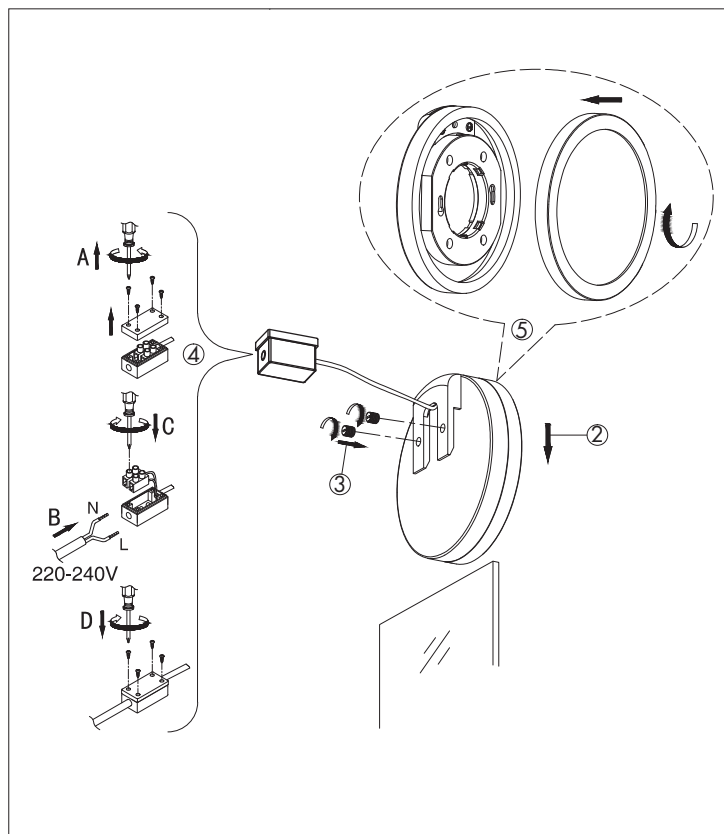

LED Bathroom Mirror Fixture GX53 – AQUA

Instruction Manual

TECHNICAL SPECIFICATION:

Series Name	AQUA	
Model Number	LM85630	LM85631
Color	Chrome	Silver leaf
Lamp Holder	GX53	
Incl. Lamp	LM85480	LM85481
Lamp Wattage	6W	6W
Total Luminous Flux	500lm	
Voltage	220-240V~	
Frequency	50Hz	
IP Rating	IP44	

CAUTIONS:

- Read the entire manual carefully before installation and operation.
- Installation or replacement should be performed only by licensed and qualified electricians.
- DO NOT disassemble the inner part of the luminaire. Doing so may result in luminaire damage or malfunction.
- Switch OFF the power source before installation, replacement and cleaning! ⚠
- Wearing gloves during installation is recommended to ensure the luminaire is kept in the best condition.
- Before replacement of the lamp or luminaire, turn it off and allow it to cool down. Heat-resistant gloves are mandatory when handling the luminaire.
- The manufacturer accepts no liability for any damage resulting from the misuse of the luminaire or from when it is used with inappropriate equipment.
- Consult your dealer if you have any enquiries.

ATTENTION:

- Instant start is allowed.
- The luminaire may only be used with GX53 LED lamps!
- IP44 waterproof protection, designed for indoor applications.
- The operating temperature of the luminaire is -20°C to +40°C.

INSTALLATION (LM85630, LM85631)

1. Turn OFF the power.
2. Attach the fixture holder on the mirror.
3. Insert the 2 fastening plastic buttons in the back holes of the luminaire holder, in order to affix the luminaire on the back of the mirror.
4. Connect the cable to the terminal block.
5. Insert the lamp LM85480/LM85481 into the lamp holder.
6. Turn ON the power.