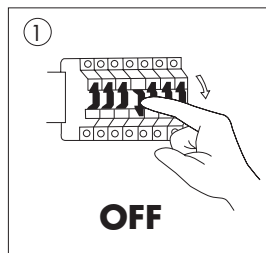

INSTALLATION (LM85632-2, LM85633-2)

1. Turn OFF the power.
2. Fix the mounting adapter on the surface at the desired location with appropriate screws.
3. Insert the luminaire holder into the mounting adapter.
4. Use the 2 plastic fastening screws in order to affix & secure the luminaire position.
5. Connect the cable to the terminal block.
6. Insert the lamp LM85480-2/LM85481-2 into the lamp holder.
7. Turn ON the power.