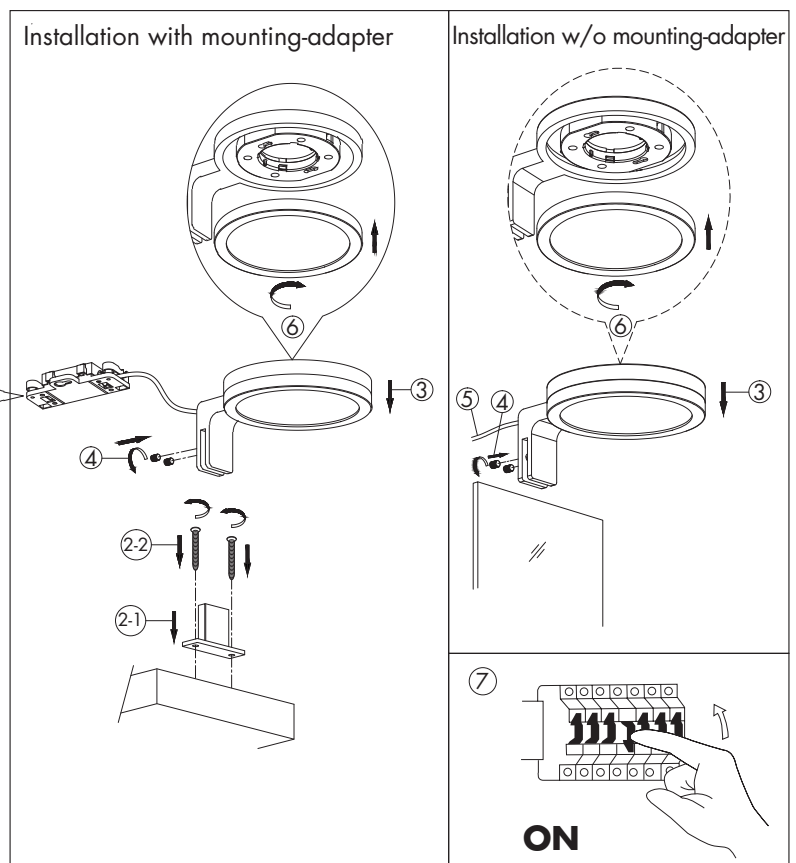

LED Bathroom Mirror Fixture GX53 – AQUA

Instruction Manual

TECHNICAL SPECIFICATION:

Series Name	AQUA	
Model Number	LM85632-2	LM85633-2
Color	Chrome	Silver leaf
Lamp Holder	GX53	
Incl. Lamp	LM85480-2	LM85481-2
Lamp Wattage	6W	6W
Light source energy efficiency class <X>	G	G
Total Luminous Flux	500lm	
Voltage	220-240V~	
Frequency	50Hz	
IP Rating	IP44	

INCLUDED PARTS:

CAUTIONS:

- Read the entire manual carefully before installation and operation.
- Installation or replacement should be performed only by licensed and qualified electricians.
- DO NOT disassemble the inner part of the luminaire. Doing so may result in luminaire damage or malfunction.
- Switch OFF the power source before installation, replacement and cleaning! ⚠
- Wearing gloves during installation is recommended to ensure the luminaire is kept in the best condition.
- Before replacement of the lamp or luminaire, turn it off and allow it to cool down. Heat-resistant gloves are mandatory when handling the luminaire.
- The manufacturer accepts no liability for any damage resulting from the misuse of the luminaire or from when it is used with inappropriate equipment.
- This product contains a light source of energy efficiency class <X>
- Consult your dealer if you have any enquiries.

ATTENTION:

- Instant start is allowed.
- The luminaire may only be used with GX53 LED lamps!
- IP44 waterproof protection, designed for indoor applications.
- The operating temperature of the luminaire is -20°C to +40°C.

INSTALLATION (LM85632-2, LM85633-2)

1. Turn OFF the power.
2. Fix the mounting adapter on the surface at the desired location with appropriate screws.
3. Insert the luminaire holder into the mounting adapter.
4. Use the 2 plastic fastening screws in order to affix & secure the luminaire position.
5. Connect the cable to the terminal block.
6. Insert the lamp LM85480-2/LM85481-2 into the lamp holder.
7. Turn ON the power.