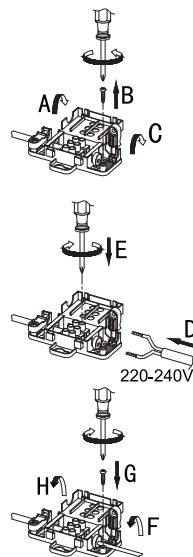

LED Bathroom Mirror Fixture GX53 – AQUA

Instruction Manual

TECHNICAL SPECIFICATION:

Series Name	AQUA	
Model Number	LM85632-2	LM85633-2
Color	Chrome	Silver leaf
Lamp Holder	GX53	
Incl. Lamp	LM85480-2	LM85481-2
Lamp Wattage	6W	6W
Light source energy efficiency class <X>	G	G
Total Luminous Flux	500lm	
Voltage	220-240V~	
Frequency	50Hz	
IP Rating	IP44	

INCLUDED PARTS:

CAUTIONS:

- Read the entire manual carefully before installation and operation.
- Installation or replacement should be performed only by licensed and qualified electricians.
- DO NOT disassemble the inner part of the luminaire. Doing so may result in luminaire damage or malfunction.
- Switch OFF the power source before installation, replacement and cleaning! ⚠
- Wearing gloves during installation is recommended to ensure the luminaire is kept in the best condition.
- Before replacement of the lamp or luminaire, turn it off and allow it to cool down. Heat-resistant gloves are mandatory when handling the luminaire.
- The manufacturer accepts no liability for any damage resulting from the misuse of the luminaire or from when it is used with inappropriate equipment.
- This product contains a light source of energy efficiency class <X>
- Consult your dealer if you have any enquiries.

INSTALLATION (LM85632-2, LM85633-2)

1. Turn OFF the power.
2. Fix the mounting adapter on the surface at the desired location with appropriate screws.
3. Insert the luminaire holder into the mounting adapter.
4. Use the 2 plastic fastening screws in order to affix & secure the luminaire position.
5. Connect the cable to the terminal block.
6. Insert the lamp LM85480-2/LM85481-2 into the lamp holder.
7. Turn ON the power.