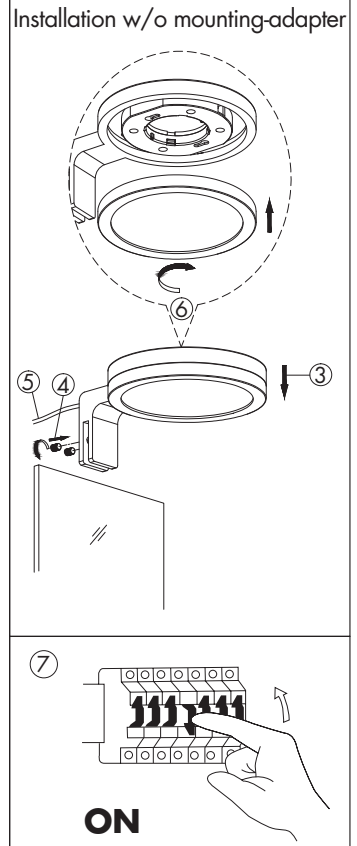

LED Bathroom Mirror Fixture GX53 – AQUA

Instruction Manual

TECHNICAL SPECIFICATION:

Series Name	AQUA	
Model Number	LM85632-2	LM85633-2
Color	Chrome	Silver leaf
Lamp Holder	GX53	
Incl. Lamp	LM85480-2	LM85481-2
Lamp Wattage	6W	6W
Light source energy efficiency class <X>	G	G
Total Luminous Flux	500lm	
Voltage	220-240V~	
Frequency	50Hz	
IP Rating	IP44	

INCLUDED PARTS:

CAUTIONS:

- Read the entire manual carefully before installation and operation.
- Installation or replacement should be performed only by licensed and qualified electricians.
- DO NOT disassemble the inner part of the luminaire. Doing so may result in luminaire damage or malfunction.
- Switch OFF the power source before installation, replacement and cleaning! ⚠
- Wearing gloves during installation is recommended to ensure the luminaire is kept in the best condition.
- Before replacement of the lamp or luminaire, turn it off and allow it to cool down. Heat-resistant gloves are mandatory when handling the luminaire.
- The manufacturer accepts no liability for any damage resulting from the misuse of the luminaire or from when it is used with inappropriate equipment.
- This product contains a light source of energy efficiency class <X>
- Consult your dealer if you have any enquiries.

INSTALLATION (LM85632-2, LM85633-2)

1. Turn OFF the power.
2. Fix the mounting adapter on the surface at the desired location with appropriate screws.
3. Insert the luminaire holder into the mounting adapter.
4. Use the 2 plastic fastening screws in order to affix & secure the luminaire position.
5. Connect the cable to the terminal block.
6. Insert the lamp LM85480-2/LM85481-2 into the lamp holder.
7. Turn ON the power.