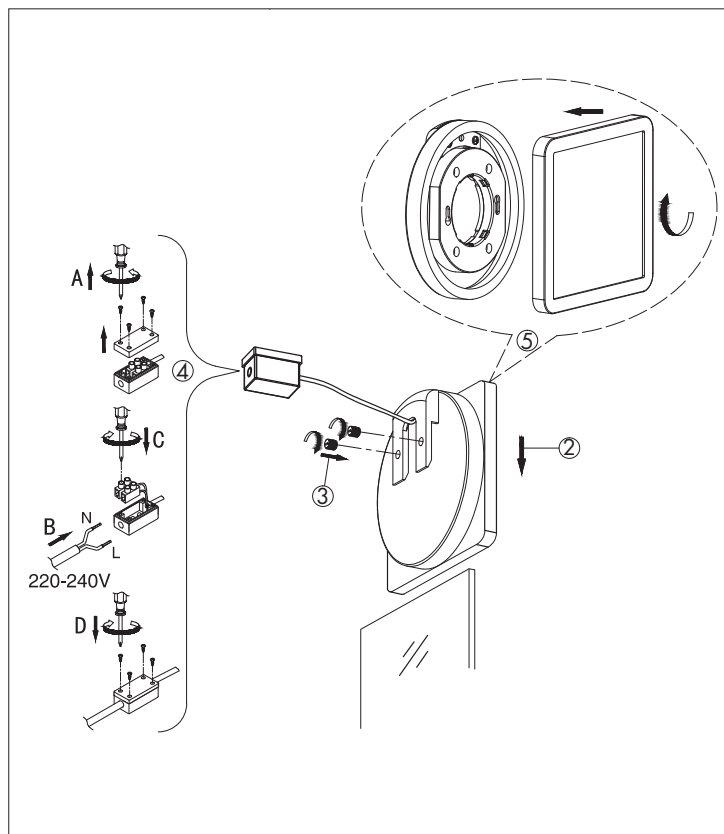

### TECHNICAL SPECIFICATION:

Series Name	AQUA	
Model Number	LM85646	LM85647
Color	Chrome	Silver leaf
Lamp Holder	GX53	
Incl. Lamp	LM85482	LM85483
Lamp Wattage	6W	6W
Total Luminous Flux	500lm	
Voltage	220-240V~	
Frequency	50Hz	
IP Rating	IP44	

### CAUTIONS:

- Read the entire manual carefully before installation and operation.
- Installation or replacement should be performed only by licensed and qualified electricians.
- DO NOT disassemble the inner part of the luminaire. Doing so may result in luminaire damage or malfunction.
- Switch OFF the power source before installation, replacement and cleaning! ⚠
- Wearing gloves during installation is recommended to ensure the luminaire is kept in the best condition.
- Before replacement of the lamp or luminaire, turn it off and allow it to cool down. Heat-resistant gloves are mandatory when handling the luminaire.
- The manufacturer accepts no liability for any damage resulting from the misuse of the luminaire or from when it is used with inappropriate equipment.
- Consult your dealer if you have any enquiries.

### INSTALLATION ( LM85646, LM85647 )

1. Turn OFF the power.
2. Attach the fixture holder on the mirror.
3. Insert the 2 fastening plastic buttons in the back holes of the luminaire holder, in order to affix the luminaire on the back of the mirror.
4. Connect the cable to the terminal block.
5. Insert the lamp LM85482/LM85483 into the lamp holder.
6. Turn ON the power.