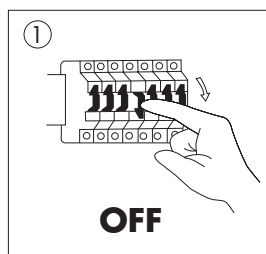

INSTALLATION (LM85646, LM85647)

1. Turn OFF the power.
2. Attach the fixture holder on the mirror.
3. Insert the 2 fastening plastic buttons in the back holes of the luminaire holder, in order to affix the luminaire on the back of the mirror.
4. Connect the cable to the terminal block.
5. Insert the lamp LM85482/LM85483 into the lamp holder.
6. Turn ON the power.