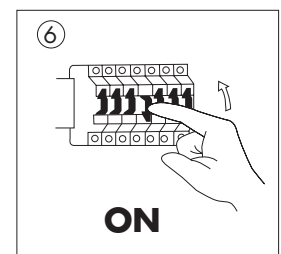

Correct disposal of this product:

This marking indicates that this product should not be disposed with other household wastes throughout the EU. To prevent possible harm to the environment or human health from uncontrolled waste disposal, recycle it responsibly, to promote the sustainable reuse of material resources. To return your device, please use the return and collection systems, or contact the retailer where the product was purchased. They can take this product for environmental safe recycling.