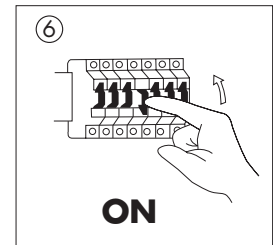

INSTALLATION

1. Turn OFF the power.
2. Screw the standpipe together and onto the lamp base.
3. Insert the lamp (LM85402-2/LM85409-2) into the lamp holder.
4. Connect the luminaire to the mains.
5. Turn on the luminaire.
6. Turn ON the power.

Correct disposal of this product:

This marking indicates that this product should not be disposed with other household wastes throughout the EU. To prevent possible harm to the environment or human health from uncontrolled waste disposal, recycle it responsibly, to promote the sustainable reuse of material resources. To return your device, please use the return and collection systems, or contact the retailer where the product was purchased. They can take this product for environmental safe recycling.