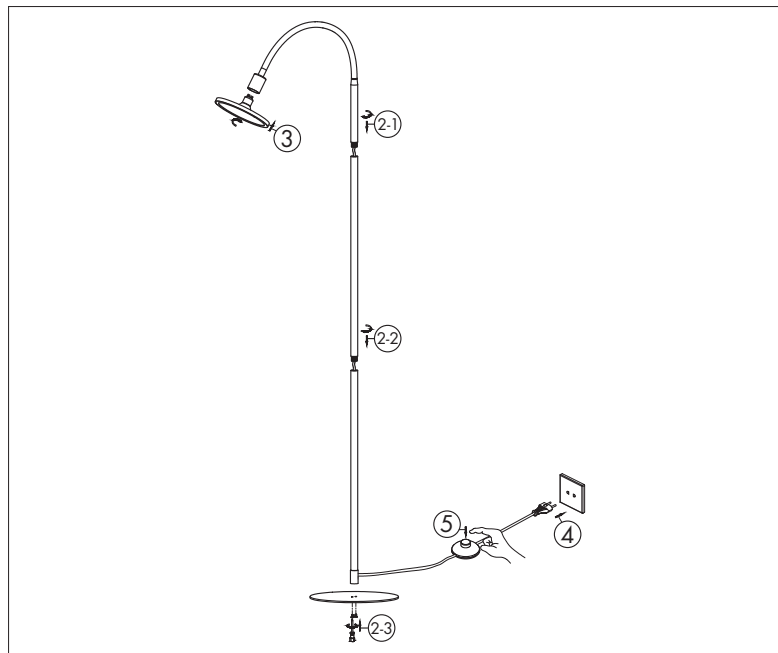

LED Floor Luminaire GU10 – **SIMPLESSA**

Instruction Manual

TECHNICAL SPECIFICATION:

Series Name	SIMPLESSA			
Model Number	LM85685-2	LM85686-2	LM85687-2	LM85688-2
Color	Nickel	Chrome	White	Black
Lamp Holder	GU10			
Incl. Lamp	LM85402-2	LM85409-2		
Lamp Wattage	9W			
Light source energy efficiency class <X>	G			
Total Luminous Flux	700lm			
Voltage	220-240V~			
Frequency	50Hz			
IP Rating	IP20			

INSTALLATION

1. Turn OFF the power.
2. Screw the standpipe together and onto the lamp base.
3. Insert the lamp (LM85402-2/LM85409-2) into the lamp holder.
4. Connect the luminaire to the mains.
5. Turn on the luminaire.
6. Turn ON the power.