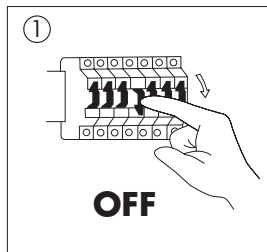

LED Floor Luminaire GU10 – **SIMPLESSA**

Instruction Manual

TECHNICAL SPECIFICATION:

Series Name	SIMPLESSA			
Model Number	LM85685-2	LM85686-2	LM85687-2	LM85688-2
Color	Nickel	Chrome	White	Black
Lamp Holder	GU10			
Incl. Lamp	LM85402-2	LM85409-2		
Lamp Wattage	9W			
Light source energy efficiency class <X>	G			
Total Luminous Flux	700lm			
Voltage	220-240V~			
Frequency	50Hz			
IP Rating	IP20			

CAUTIONS:

- Read the entire manual carefully before installation and operation.
- DO NOT disassemble the inner part of the luminaire. Doing so may result in luminaire damage or malfunction.
- Switch OFF the power source before installation, replacement and cleaning! ⚠
- Wearing gloves during installation is recommended to ensure the luminaire is kept in the best condition.
- Before replacement of the lamp or luminaire, turn it off and allow it to cool down. Heat-resistant gloves are mandatory when handling the luminaire.
- The manufacturer accepts no liability for any damage resulting from the misuse of the luminaire or from when it is used with inappropriate equipment.
- This product contains a light source of energy efficiency class <X >
- Consult your dealer if you have any enquiries.

INSTALLATION

1. Turn OFF the power.
2. Screw the standpipe together and onto the lamp base.
3. Insert the lamp (LM85402-2/LM85409-2) into the lamp holder.
4. Connect the luminaire to the mains.
5. Turn on the luminaire.
6. Turn ON the power.