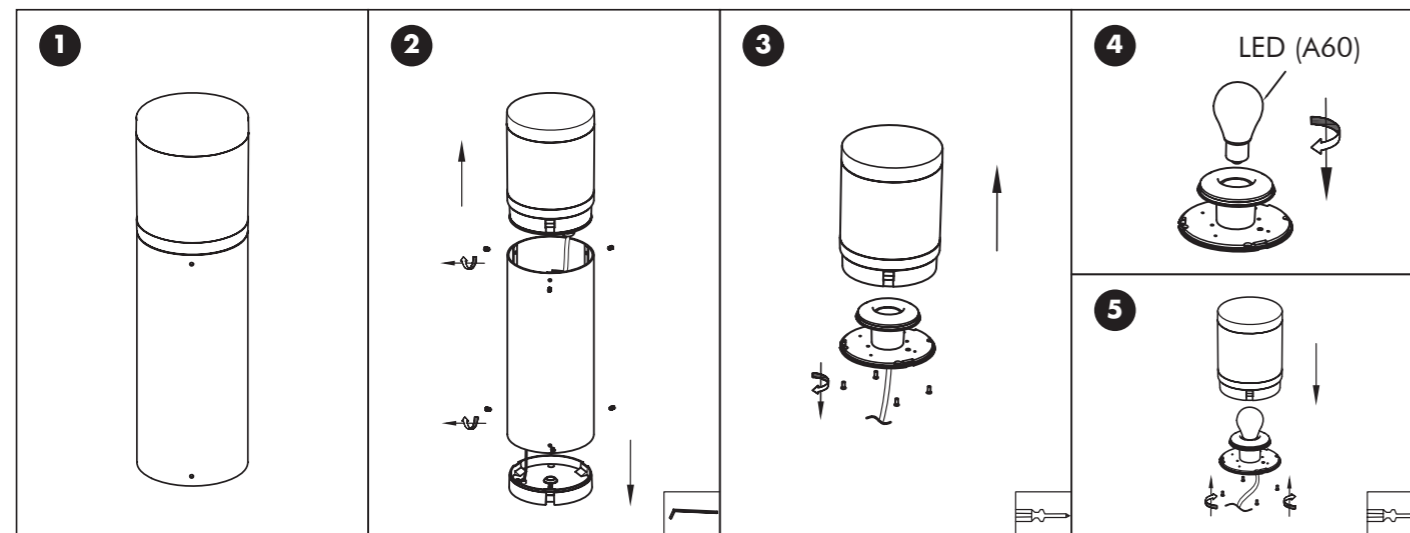

Outdoor Luminaire – POLLA Instruction Manual

MEGATRON®

TECHNICAL SPECIFICATION:

Series Name	POLLA
Model Number	MT69043
Color	Graphite
Lamp Holder	E27
Lamp Wattage	max. 18W
Voltage	220-240V~
Frequency	50Hz
IP Rating	IP54

CLASS I	

CAUTIONS:

- Read the entire manual carefully before installation and operation.
- Installation or replacement should be performed only by licensed and qualified electricians.
- DO NOT disassemble the inner part of the luminaire. Doing so may result in luminaire damage or malfunction.
- Switch OFF the power source before installation, replacement and cleaning! ⚠
- Wearing gloves during installation is recommended to ensure the luminaire is kept in the best condition.
- Before replacement of the lamp or luminaire, turn it off and allow it to cool down. Heat-resistant gloves are mandatory when handling the luminaire.
- The manufacturer accepts no liability for any damage resulting from the misuse of the luminaire or from when it is used with inappropriate equipment.
- Consult your dealer if you have any enquiries.
- The light source of this luminaire is not replaceable; when the light source reaches its end of life the whole luminaire shall be replaced.

ATTENTION:

- Instant start is allowed.
- Designed for outdoor applications.
- The operating temperature of the luminaire is -20°C to +50°C

INSTALLATION Bollard:

Correct disposal of this product:

This marking indicates that this product should not be disposed with other household wastes throughout the EU. To prevent possible harm to the environment or human health from uncontrolled waste disposal, recycle it responsibly, to promote the sustainable reuse of material resources. To return your device, please use the return and collection systems, or contact the retailer where the product was purchased. They can take this product for environmental safe recycling.

IP54

GB