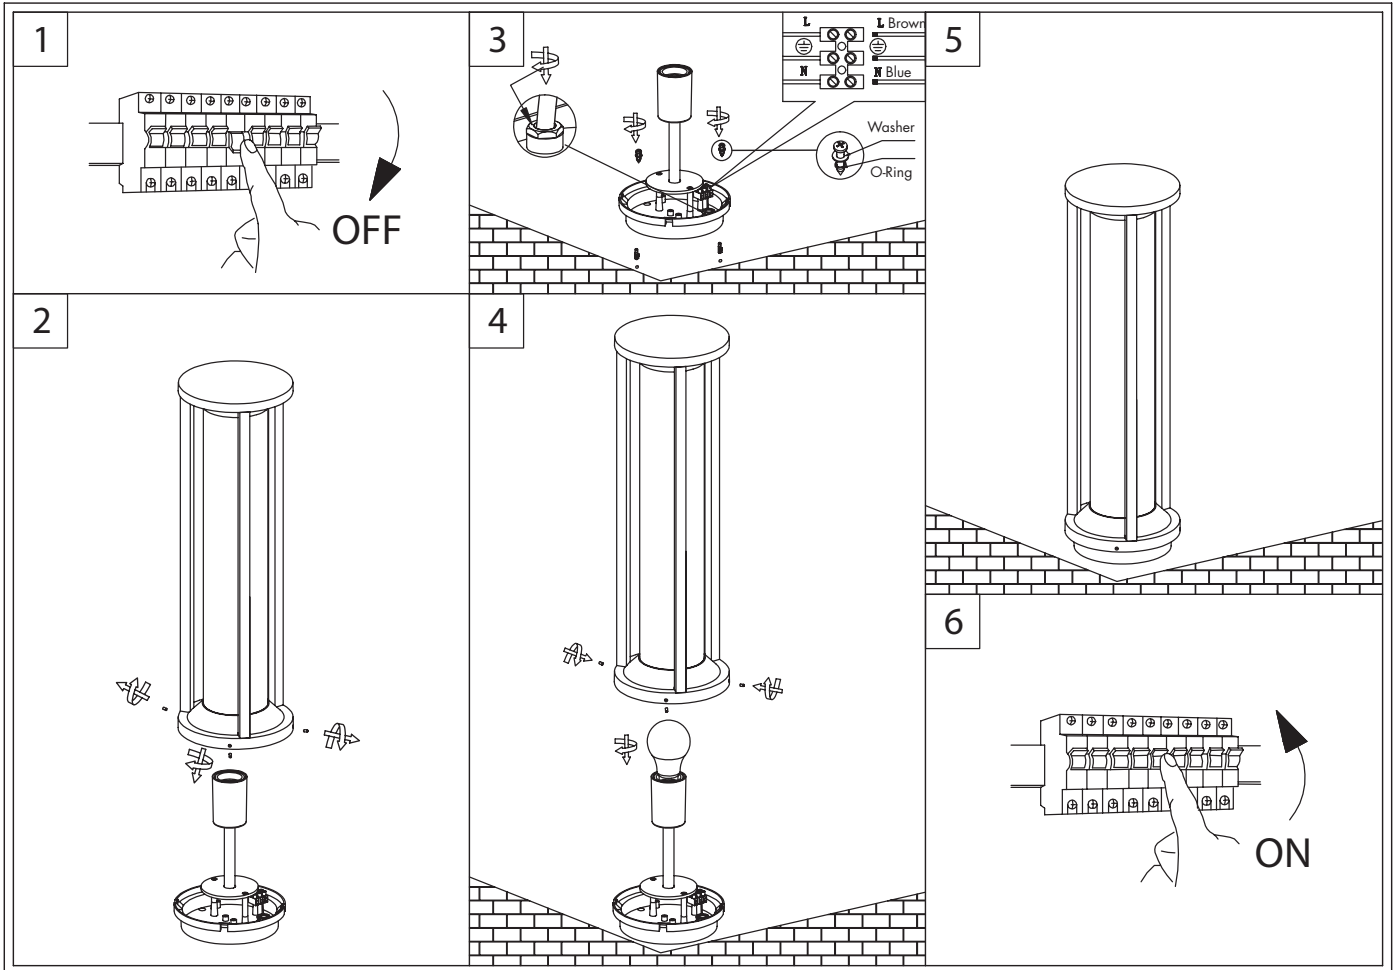

### CAUTIONS:

- Read the entire manual carefully before installation and operation.
- Installation or replacement should be performed only by licensed and qualified electricians.
- DO NOT disassemble the inner part of the luminaire. Doing so may result in luminaire damage or malfunction.
- Switch OFF the power source before installation, replacement and cleaning! ⚠
- Wearing gloves during installation is recommended to ensure the luminaire is kept in the best condition.
- Before replacement of the lamp or luminaire, turn it off and allow it to cool down. Heat-resistant gloves are mandatory when handling the luminaire.
- The manufacturer accepts no liability for any damage resulting from the misuse of the luminaire or from when it is used with inappropriate equipment.
- Consult your dealer if you have any enquiries.
- Important warning for drilling in walls: before drilling, make sure that there are no gas and water pipes or power lines behind or near the drilling spots. Drilling and mounting should be performed only by qualified personnel. Be sure to pay attention at the condition and material of the walls, as the mounting material is not suitable for all wall types. Please inquire about recommended screws and raw plugs for your wall type and wall condition. The manufacturer accepts no liability for improper wall plug mounting and the herefrom resulting damages.

### INSTALLATION Wall Lamp:

**Instruction Manual**

**INSTALLATION Bollard:**

**Correct disposal of this product:**

This marking indicates that this product should not be disposed with other household wastes throughout the EU. To prevent possible harm to the environment or human health from uncontrolled waste disposal, recycle it responsibly, to promote the sustainable reuse of material resources. To return your device, please use the return and collection systems, or contact the retailer where the product was purchased. They can take this product for environmental safe recycling.