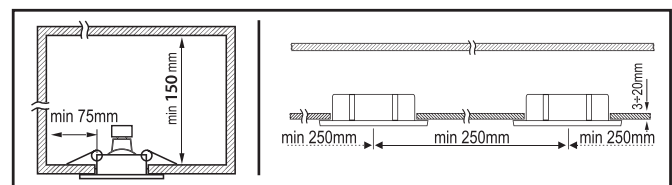

DECOCLIC – Downlight

Instruction Manual

TECHNICAL SPECIFICATION

Model Number	MT75200 MT75210	MT75201 MT75211	MT75202 MT75212	MT75203 MT75213
Color	White	Brushed steel	Matt silver	Chrome
Cut-Out	68mm	68mm	68mm	68mm
Wattage	up to 50W	up to 50W	up to 50W	up to 50W
IP Rating	IP20	IP20	IP20	IP20
Tiltable	30°	30°	30°	30°

CAUTIONS:

- Read the entire manual carefully before installation and operation.
- Installation should be performed only by licensed and qualified electricians.
- Switch off the power source before installation, replacement and cleaning.
- Wearing gloves during installation is recommended, to ensure the luminaire is kept in the best condition.
- Before replacement of the luminaire, turn it off and allow it to cool down.
- In case the external flexible power cord is damaged, the replacement should be handled by a licensed and qualified electrician for safety purpose.
- The luminaire is not suitable for covering with thermally insulated material.
- The minimum safety distance from the illuminated object is 0,5m.
- The manufacturer accepts no liability for any damage resulting from the misuse of the luminaire, or from when it is used with inappropriate equipment.
- Consult your dealer if you have any inquiries.

ATTENTION:

- The MEGATRON® DECOCLIC is designed for indoor recessed ceiling installation.
- Do not use with cool beam halogen lamps.

SAFETY DISTANCE:

INSTALLATION:

1. **OFF**

2.

Ø68mm
IP20

3a.