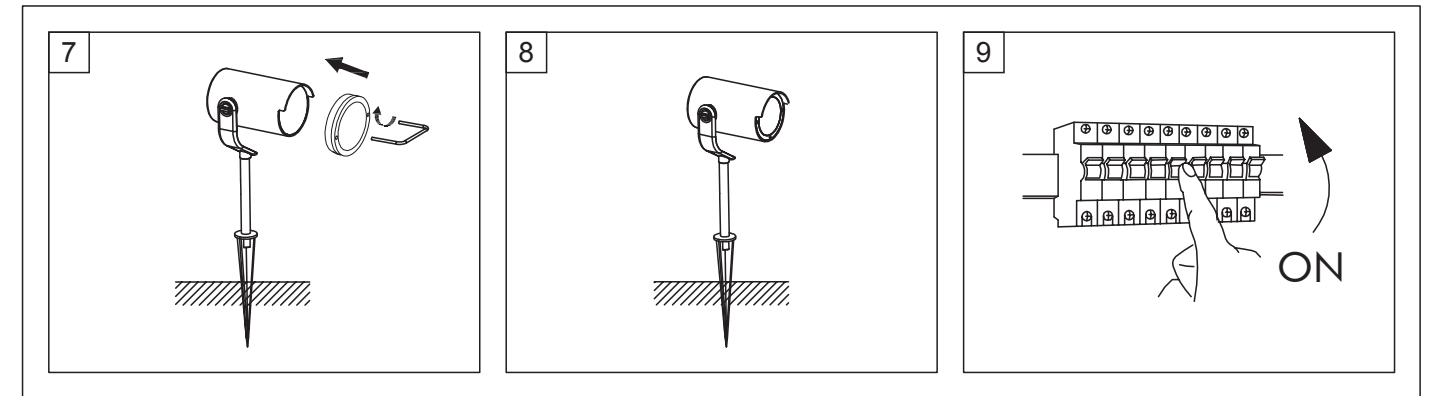

Outdoor Luminaire – GARTIA Instruction Manual

MEGATRON®