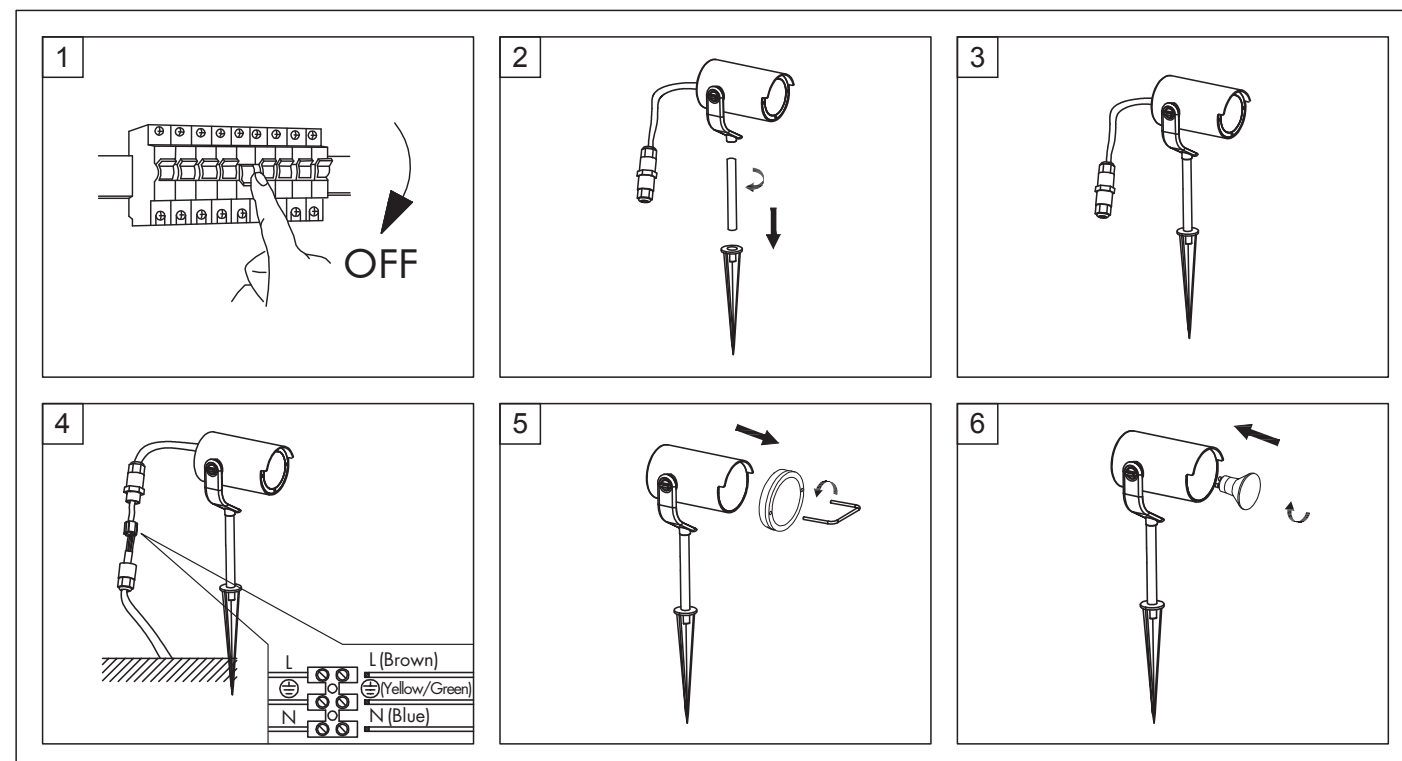

ATTENTION:

- Instant start is allowed.
- Designed for outdoor applications.
- The operating temperature of the luminaire is -25° C to +45° C.

INSTALLATION with spike: