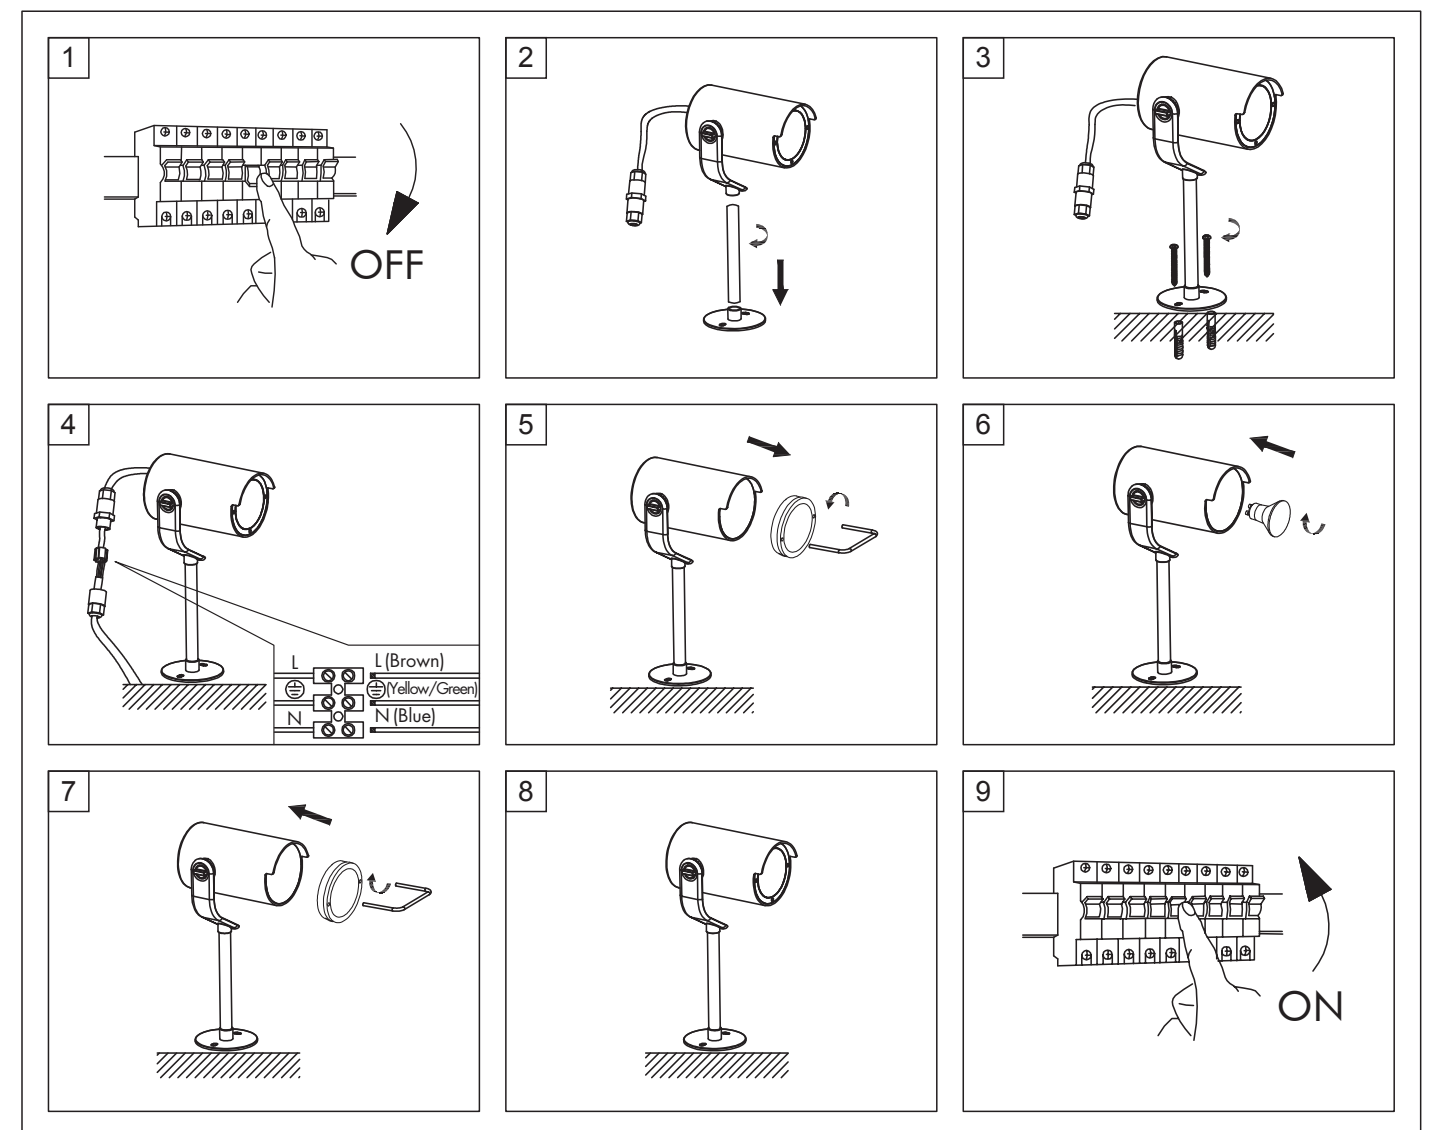

INSTALLATION with base plate:

Correct disposal of this product:

This marking indicates that this product should not be disposed with other household wastes throughout the EU. To prevent possible harm to the environment or human health from uncontrolled waste disposal, recycle it responsibly, to promote the sustainable reuse of material resources. To return your device, please use the return and collection systems, or contact the retailer where the product was purchased. They can take this product for environmental safe recycling.