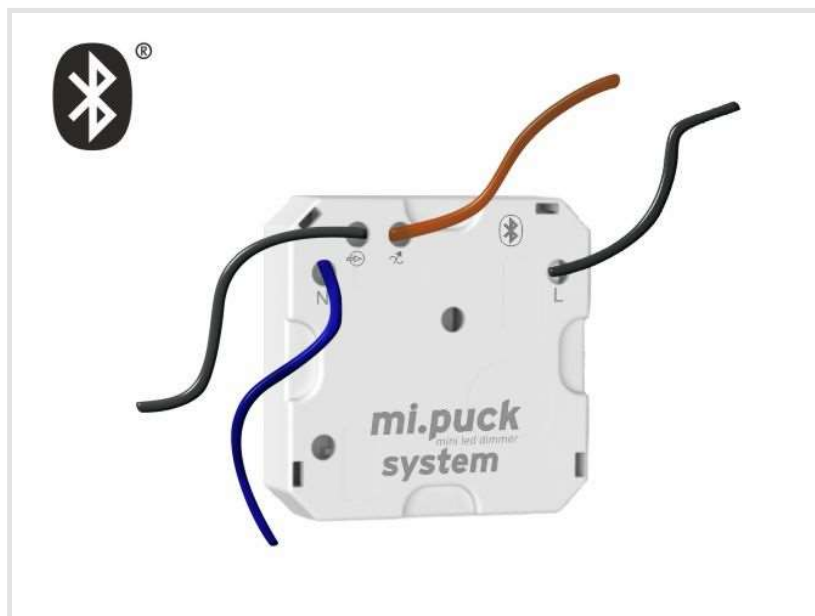

MI.PUCK DIMMERS

müller EA 26.11 pro4 mi.puck mini led dimmer

mi.puck-App

Overview

- Astro dimmer (remote-controllable)
- Dimmer for dimmable LED lamps / trailing edge dimming
- Minimum and maximum dimming-value adjustable
- Adjustable switch-on dimming-value or memory function
- Staircase lighting function
- Integrated Bluetooth
- mi.system mesh
- Programmable and controllable via app (iOS and Android)
- Switching program can be deactivated via app
- Compact insert housing for flush-mounting
- Protection against overload, overvoltage, short circuit and overheat

App to manage the mi.system:

mi.puck App (Apple App Store)
 (<https://apps.apple.com/us/app/mi-puck/id1590845051>)

mi.puck (<https://itunes.apple.com/us/app/saven-carry/id1347128572?mt=8>) App (Google Play Store)
 (<https://play.google.com/store/apps/details?id=de.hugomueller.mi.control>)