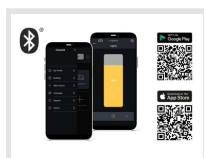

MI.PUCK DIMMERS

müller EA 27.11 pro4 mi.puck mini led strip dimmer

mi.puck-App

müller LS 20.00 pro4 mi.sensor

Overview

- Astro dimmer (remote-controllable)
- Dimmer for dimmable LED strips
- Minimum and maximum dimming-value adjustable
- Adjustable switch-on dimming-value or memory function
- Staircase lighting function
- Integrated Bluetooth
- mi.system mesh
- Programmable and controllable via app (iOS and Android)
- Switching program can be deactivated via app
- Compact insert housing for flush-mounting
- Protection against overload, overvoltage, short circuit and overheat

App to manage the mi.system:

mi.puck App (Apple App Store)

(<https://apps.apple.com/us/app/mi-puck/id1590845051>)

mi.puck (<https://itunes.apple.com/us/app/saven-carry/id1347128572?mt=8>) App (Google Play Store)