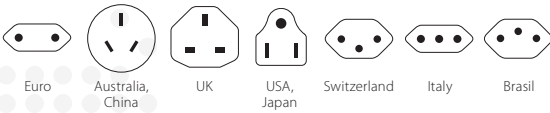

Compatibility (Input)

Compatibility (Output)

Product Category

- Country Travel Adapter: World Input with USB C

Technical Specifications

- Designed in Switzerland
- Suitable for equipment with earthed & unearthed plugs (2- & 3-pole) and USB devices
- Input plugs: Euro, Australia/China, UK, USA/Japan, Switzerland, Italy, Brasil
- Output plugs: Europa (Schuko)
- Input voltage: 100 V – 250 V, 50/60 Hz
- Max. load: 16 A

USB Charger

- Input: 100 - 250 V~, 50/60 Hz; Max. 20.0 W, Max. 0.5 A
- 1 x USB Type-C output: 5.0 V = 3.0 A (15.0 W), 9.0 V = 2.22 A (20.0 W), 12.0 V = 1.67 A (20.0 W)
- Average active efficiency: 88.1 %
- Efficiency at low load (10 %): 75.8 %
- No-load power consumption: 0.02 W
- Does not convert voltage

Weight

- Adapter: 105 g
- Adapter + packaging: 127 g

Dimensions

- Adapter: W 64 mm H 60 mm D 85 mm
- Adapter + packaging: W 103 mm H 82 mm D 66 mm

Packaging Unit

- Master retail: 20
- Dimensions master retail: W 215 mm H 180 mm D 350 mm
- Pallet: 1400 pcs