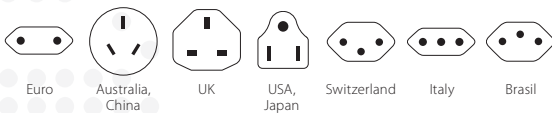

World to UK USB C20PD

Country Travel Adapter & Ultra Fast USB C PD Charger combined in one

UK socket standards are used in more than 50 destinations around the world. Our SKROSS® Country Travel Adapter World to UK USB C20PD provides travellers with safe, reliable and easy connections when connecting 2-pole and 3-pole devices, whilst also enabling ultra fast PD charging of one USB device via USB C output at the same time.

Suitable for

Compatibility (Input)

Compatibility (Output)

Packaging (Retail)

Product Category

- Country Travel Adapter: World Input with USB C

Technical Specifications

- Designed in Switzerland
- Suitable for equipment with earthed & unearthed plugs (2- & 3-pole) and USB devices
- Input plugs: Euro, Australia/China, UK, USA/Japan, Switzerland, Italy, Brazil
- Output plugs: UK
- Input voltage: 100 V – 250 V, 50/60 Hz
- Max. load: 7 A, Replaceable Fuse

Weight

- Adapter: 107 g
- Adapter + packaging: 129 g

Dimensions

- Adapter: W 64 mm H 60 mm D 85 mm
- Adapter + packaging: W 103 mm H 82 mm D 66 mm

Packaging Unit

- Master retail: 20
- Dimensions master retail: W 215 mm H 180 mm D 350 mm
- Pallet: 1400 pcs

Standard Colour

- White

*not suitable for Schuko devices

Description	Article-No.	EAN-Code	Made in Thailand
World to UK USB C20PD, retail, white	1.500291	7640166327424	