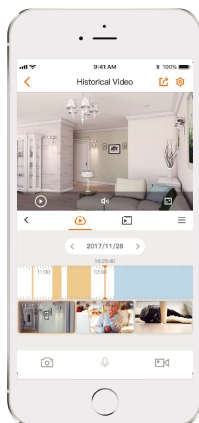

3MP Outdoor Wi-Fi P&T Camera

Cruiser delivers 3MP live monitoring with a choice of 3.6mm lens option, With 3MP 2K live monitoring and 0~340° pan & 0~90° tilt features, Cruiser 2 3MP ensures every corner of your home completely covered. It supports four night vision modes for clear-as day clarity even in pitch dark. With IP66 certified, the camera can be used outdoors under different weather conditions. With built-in spotlight and security siren, Cruiser 2 3 MP actively keeps unwelcome visitors away from what you care about.

3MP 2K Video
See more than 1080P

AI Human & Vehicle Detection
Quickly find human/vehicle targets

Smart Color Night Vision
Support four-mode night vision for clear-as day clarity even in pitch dark

Active Deterrence
Scare away unwelcome visitors with built-in spotlight and 110dB security siren

IP66
Weatherproof from dust and water

Two-way Talk
Real-time communicate with people at the camera

Diversified Storage
Supports NVR, Cloud Storage or Micro SD card (up to 256GB)

Alarm Notification
Sends instant motion-activated alerts to your mobile phone

Wi-Fi Connection
IEEE802.11 ax/b/g/n(2.4GHz)

Smart Tracking
Automatically tracks moving objects