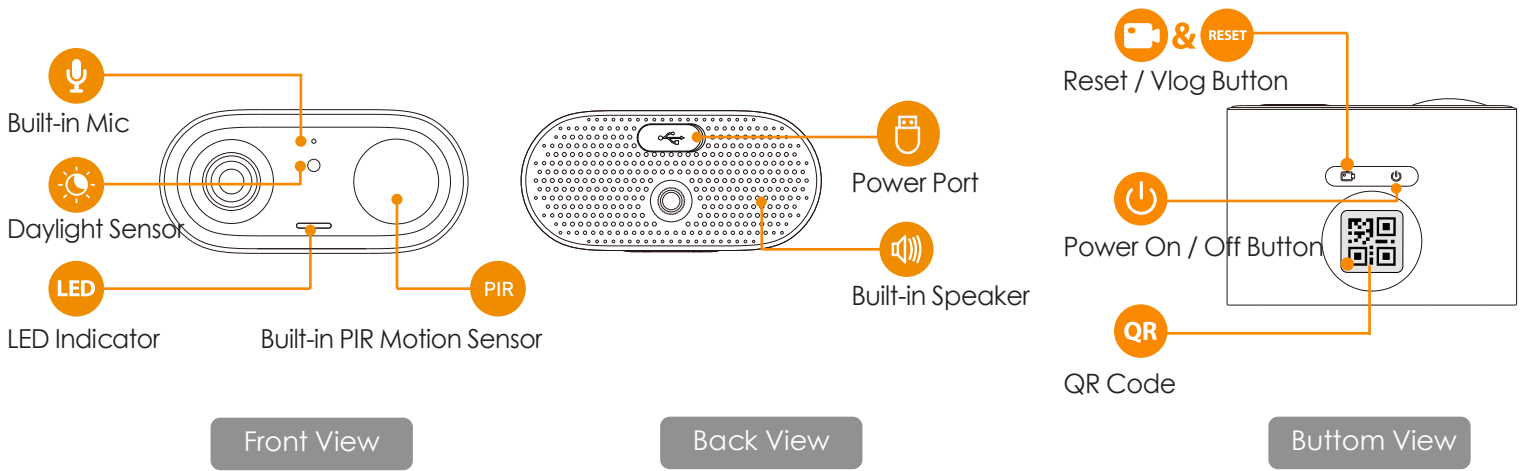

Specifications

Camera

3MP(2304*1296)
Night Vision: 7m(23ft) Distance
2.8mm Fixed Lens
Field of View : 98° (H), 54° (V), 121° (D)

Video & Audio

Video Compression : H.265
Up to 15fps Frame Rate
8x Digital Zoom
Two-way Audio

Notice Management

Motion Detection
Human Detection
Configurable Region
Work mode

Storage

Local Storage: Internal Storage(4GB eMMC)
Secure Local Storage. No monthly fee.
Cloud Storage: Imou Subscription Plan
Record, view, and save events in your Imou app with a 365 day trial of the Imou Subscription Plan.

Network

Wi-Fi:IEEE802.11b/g/n,50m Open Field
Imou App: iOS, Android

Auxiliary Interface

Built-in Mic & Speaker
Power on / off Button
Vlog / Reset Button

General

DC 5V 2A Power / Imou Solar Panel Supply
Power Consumption:<3.5W
Operating Temperature:-20°C~+50°C (-4°F~122°F)
Charging Temperature:-0°C~+45°C (32°F~112°F)

Device Dimensions: 88×60×42mm (3.46×2.36×1.65 inch)
Dimensions(With package): 123×57×147mm (4.84×2.24×5.78 inch)
Device Weight: 208.9g (0.46lb)
Weight(With package): 415.3g(0.92lb)

FCC,CE,IC ID,UKCA,RCM,WWA

What's in the box

- 1x Camera
- 1x Quick Start Guide
- 1x Power Cable
- 1x Mounting Template
- 1x Tape
- 1x Mounting Bracket
- 3x Expansion Screw
- 1x Magnetic Accessory