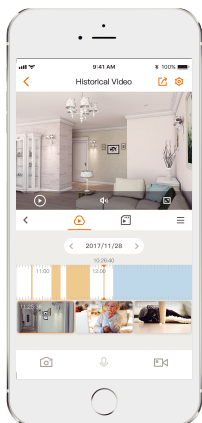

Imou

Cell Go

IPC-B32P-V2
IPC-B32N-V2

With Magnetic Accessory

3MP H.265 Wi-Fi Battery Camera

The Cell Go is a 100% wire-free rechargeable camera that delivers well-rounded home protection for up to 120 days on one single charge. 2K , IP65 Weatherproof , Night Vision , Compatible with Amazon Alexa, No monthly fee. Easy wireless installation—no need to connect your security camera to electrical wiring.

- 3MP QHD Video**
See more details than 1080P
- 100% Wire-Free**
Supports 2.4 GHz Wi-Fi, Free of network cabling and power wiring hassles
- Rechargeable Battery**
DC 5V Power Supply Rechargeable Battery Power
- Built-in Siren**
Scare away unwelcome visitors with built-in siren
- PIR Detection**
High quality passive PIR detector for reducing false alerts
- Low-Battery Notifications**
Informs you when battery level goes down to 20%,10%, so you can charge it in time.
- Two-way Talk**
Using variable sound when taking real-time talk with people in front of the camera
- Human Detection**
Quickly find human targets in your home
- Privacy Mode**
Device goes to sleep to protect your personal privacy
- IP65**
Weatherproof for outdoor conditions
- Internal Storage**
Built-in 4 GB eMMC Storage
- Works with Solar Panel**
Works with Imou Solar Panel for battery charging

Camera

3MP(2304*1296)
 Night Vision: 7m(23ft) Distance
 2.8mm Fixed Lens
 Field of View : 98° (H), 54° (V), 121° (D)

Video & Audio

Video Compression : H.265
 Up to 15fps Frame Rate
 8x Digital Zoom
 Two-way Audio