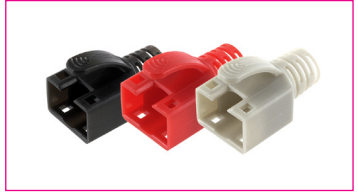

SPECIFICATION:

Cable Diameter (Max.): 6.5 mm

MATERIAL:

Material (Housing): PC

VERARBEITUNG:

Packaging: bulk

Order Information

Identifier:	Colour:
KSC6A	#
Cable boot for RJ45 plugs MPL88C6AR	SW: black
	RT: red
	GR: grey