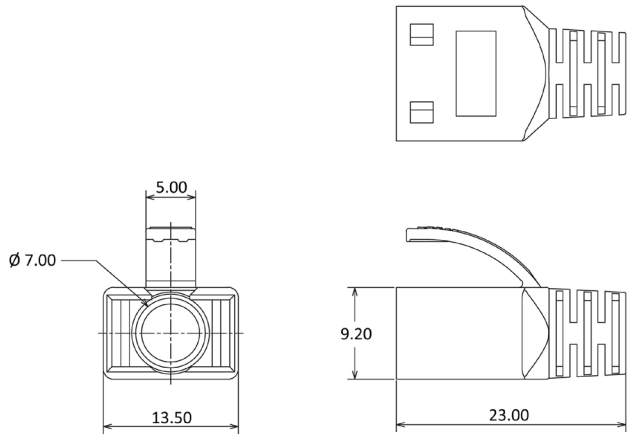

SPECIFICATION:

Cable Diameter (Max.): 6.5 mm

MATERIAL:

Material (Housing): PC

VERARBEITUNG:

Packaging: bulk

Order Information

Identifier:	Colour:
KSC6A	#
Cable boot for RJ45 plugs MPL88C6AR	SW: black
	RT: red
	GR: grey