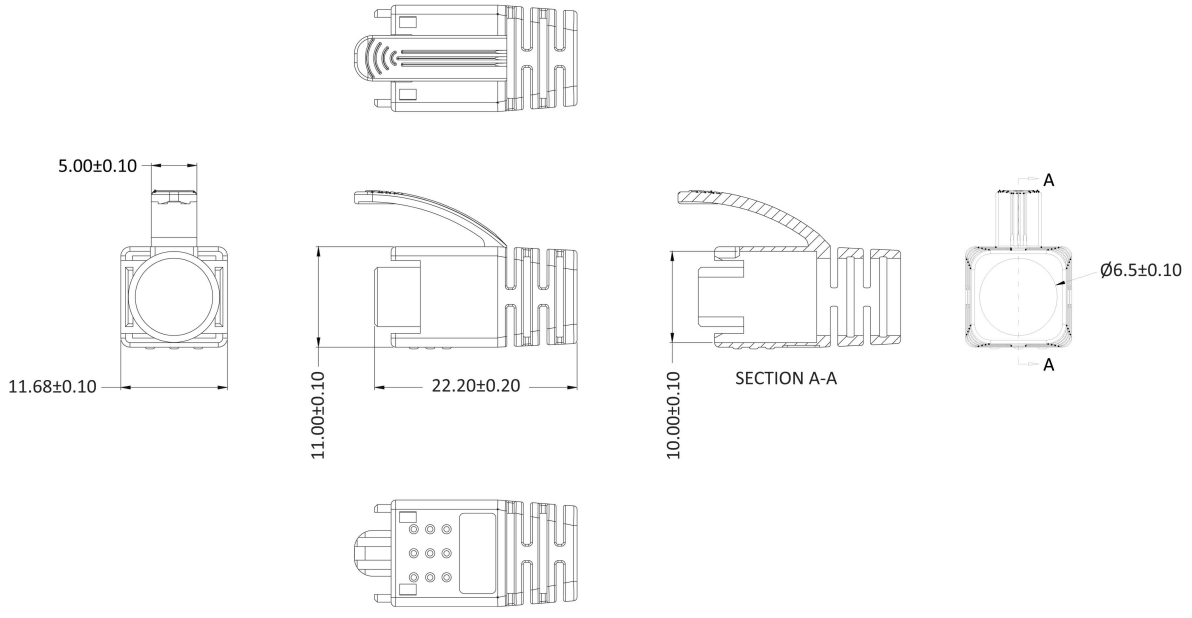

SPECIFICATION:

Cable Diameter (Max.): 6.5 mm

MATERIAL:

Material (Housing): PC

VERARBEITUNG:

Packaging: bulk

Order Information

Identifier:	KSC8
Cable boot for RJ45 plugs MPL88C8R	

Colour:	#
SW: black	
RT: red	
GR: grey	