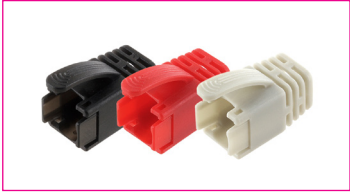

SPECIFICATION:

Cable Diameter (Max.): 6.5 mm

MATERIAL:

Material (Housing): PC

VERARBEITUNG:

Packaging: bulk

Order Information

Identifier:	KSC8
Cable boot for RJ45 plugs MPL88C8R	

Colour:	#
SW: black	
RT: red	
GR: grey	