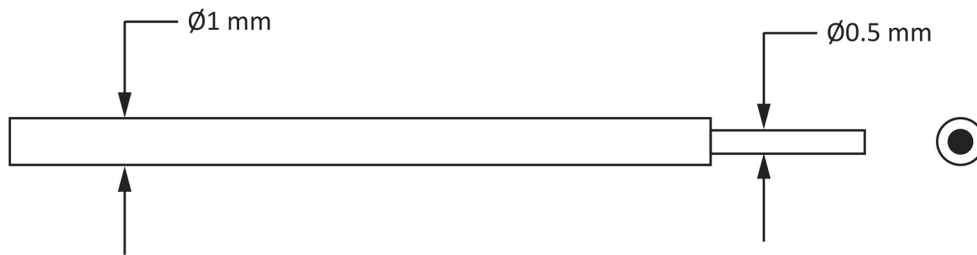

Solid Copper Jumper Wire
Copper insulated

1-wire, 10 m

SPECIFICATION:

Operating Temperature: -10°C to 85°C
Wire Diameter: 0.5 mm
Diameter: 1 mm

MATERIAL:

Material (Insulation): PVC

HANDLING:

Packaging: ring

Order Information

| Identifier: | Version: | Colour: | Length: |
|-------------------|------------------------------|------------|-----------|
| KD | 05 | # | 10 |
| Solid copper wire | $\varnothing 0.5 \text{ mm}$ | SW: black | 10 m |
| | | RT: red | |
| | | BL: blue | |
| | | GE: yellow | |
| | | GN: green | |
| | | BR: brown | |
| | | GR: grey | |
| | | OR: orange | |
| | | WS: white | |