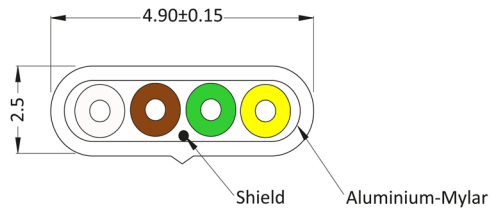

Flat Cables Modular Flat Cables

shielded with Drain Wire

MATERIAL:

Material (Conductor):	copper
Material (Drain Wire):	copper, tin plated
Material (Insulation):	PP
Material (Sheath):	PVC
Strands Cross Section:	0.08 mm ²
AWG:	AWG 28

HANDLING:

Packaging:	ring
Packing Unit:	100 m

Order Information

Identifier:	No. of Contacts:	Colour:	/	Version:
MPFK	4	SW	/	GB
Flat cable 28AWG for modular plugs	4 poles	black		shielded with drain wire