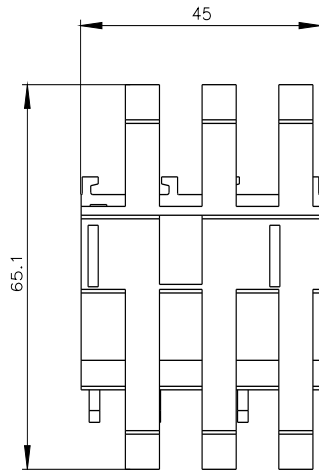

Industry Mall (Online ordering system)

<https://mall.industry.siemens.com/mall/en/en/Catalog/product?mlfb=3RA2921-2AA00>

Cax online generator

<http://support.automation.siemens.com/WW/CAXorder/default.aspx?lang=en&mlfb=3RA2921-2AA00>

Service&Support (Manuals, Certificates, Characteristics, FAQs,...)

<https://support.industry.siemens.com/cs/ww/en/ps/3RA2921-2AA00>

Image database (product images, 2D dimension drawings, 3D models, device circuit diagrams, EPLAN macros, ...)

<http://www.automation.siemens.com/bilddb/cax_de.aspx?mlfb=3RA2921-2AA00&lang=en>

---

last modified:

6/17/2021