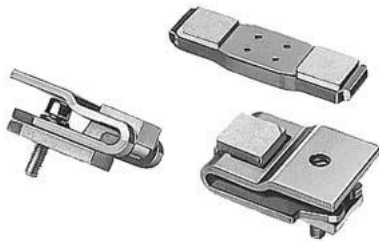

replacement contact pieces for contactor frame size S2, 3-pole, AC-3, 18.5 kW, 3 NO, main contacts, consists of 3 movable and 6 fixed contacts with mounting parts  
!!! phased-out product !!! successor contactor: SIRIUS 3RT2