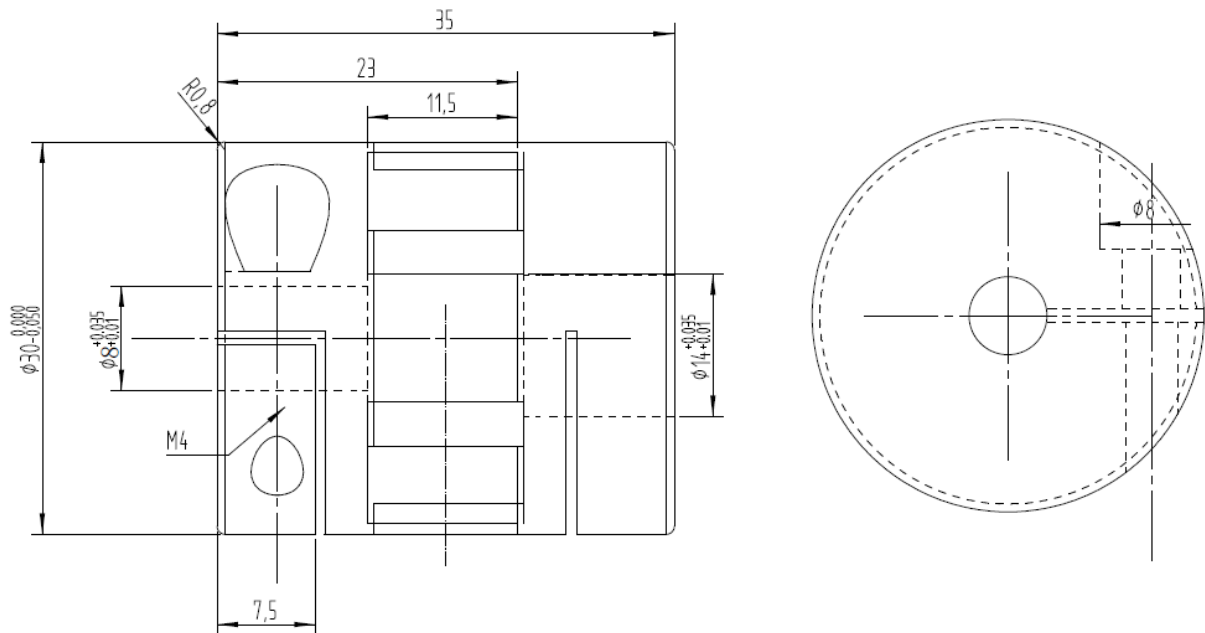

Item no.: 2886736

Data Sheet

Shaft coupling 14 x 35 mm - 8 mm shaft, Outer diameter : 30 mm

Technical data

Bore Ø: 14.0 mm, 8.0 mm

Dim(Ø x L): 30 mm x 35 mm

(Ø): 30 mm

Length: 35 mm

Rated Torque (TKN) : 12.5 N.m.

Max. Torque (TK Max.) : 25 N.m.

Screw type : M4

Material: Aluminum alloy, Polyurethane

Product type: Backlash free elastomer coupling

Item no.: 2886736

Data Sheet

Abmessungen in mm