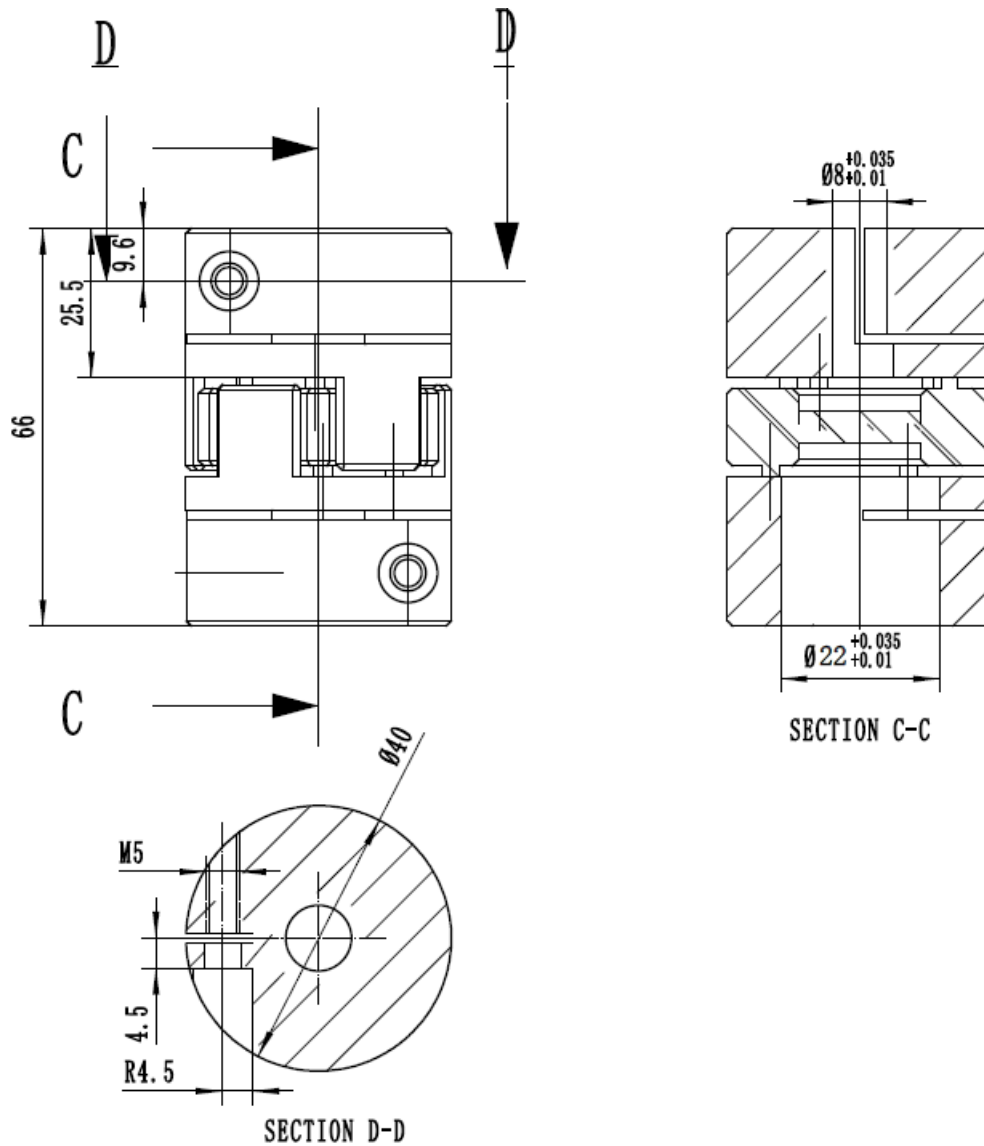

## Data Sheet

---

Shaft coupling 22 x 66 mm - 8 mm shaft, Outer diameter : 40 mm

### Technical data

Bore Ø: 22.0 mm, 8.0 mm

Dim(Ø x L): 40 mm x 66 mm

(Ø): 40 mm

Length: 66 mm

Rated Torque (TKN) : 17 N.m.

Max. Torque (TK Max.) : 34 N.m.

Screw type : M5

Material: Aluminum alloy, Polyurethane

Product type: Backlash free elastomer coupling

Item no.: 2886738

# Data Sheet

Abmessungen in mm

Remark: Rated torque 17 N.m