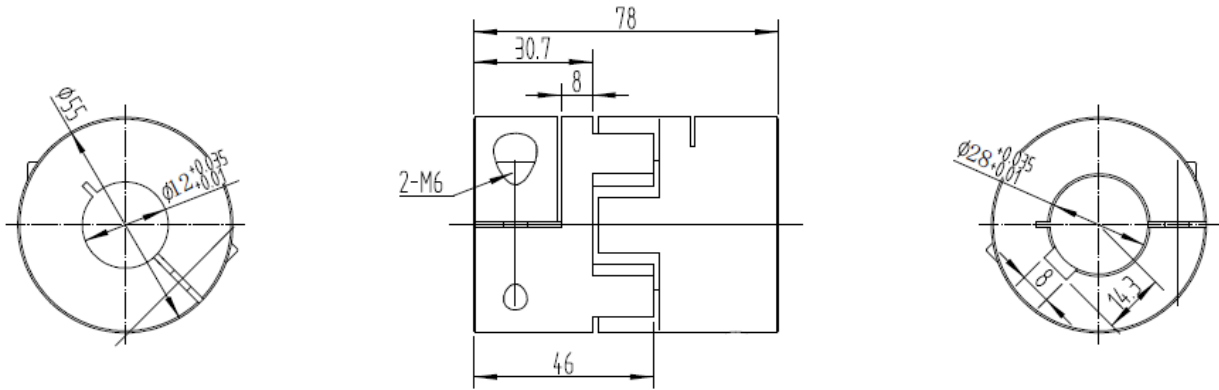

Item no.: 2886740

Data Sheet

Shaft coupling 28 x 78 mm - 12 mm shaft, Outer diameter : 55 mm

Technical data

Bore Ø: 28.0 mm, 12.0 mm

Dim(Ø x L): 55 mm x 78 mm

(Ø): 55 mm

Length: 78 mm

Rated Torque (TKN) : 60 N.m.

Max. Torque (TK Max.) : 120 N.m.

Screw type : M6

Material: Aluminum alloy, Polyurethane

Product type: Backlash free elastomer coupling

Item no.: 2886740

Data Sheet

Abmessungen in mm