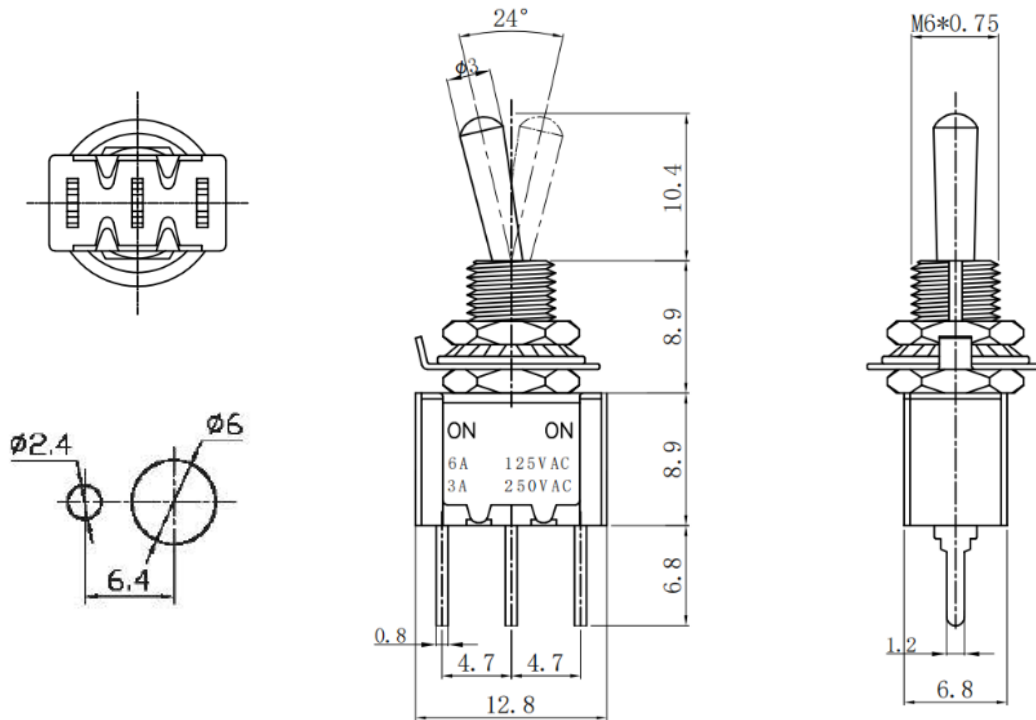

Item no.: 2886748

Data Sheet

Toggle switch

Specification

Rating	6A/125VAC; 3A/250VAC
Pole	1 Pole
Switch function	ON-ON
Terminal	PC terminal
Housing colour	Red
Operating and storage temperature	-25 to +55 °C
Electric Life	10,000 cycles
Certificate	CE