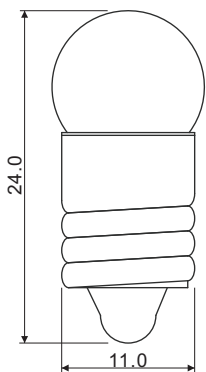

20pcs Miniature Lamp bulb assortment Item No.: 18020018

This "universal small light assortment E10" with different voltages is ideal for hobbyists, DIY, model makers and much more suitable for design and creation. Due to the different input and output rating of range can be used for different applications - e.g. Model building, model train, festival decoration lighting etc ...

Base style	E10
Input Rating	1.5 V / 0.2A
	2.5 V / 0.2A
	4.5 V / 0.1A
	4.8V / 0.3A
	12 V / 0.1A