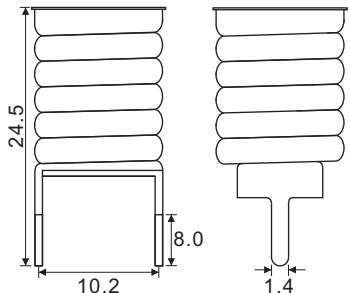

QUADRIOS

TECHNICAL DATA SHEET

www.quadrios.de

Version 1.0_012021

32pcs Lamp bulb assortment with Lamp socket Item No.: 18020016

This small illuminant "colored" E10 ball lamps (6V, 500mA) assortment with the matching lamp holders is ideal for use in the following areas: modeling, model railways or similar.

mm ±0.2

Specification

- Bulb type: G3-1/2
- Base type: E10
- Voltage rating: 6 V /DC
- Current rating: 500mA max.
- Power rating: 3Watt max.