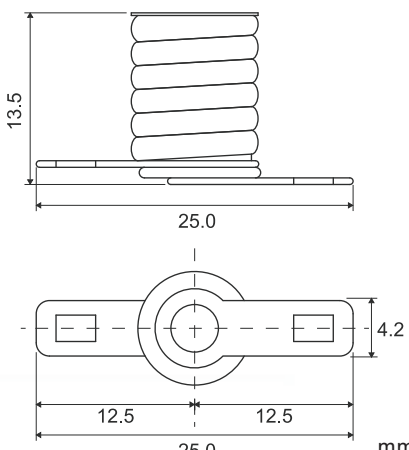

QUADRIOS

TECHNICAL DATA SHEET

www.quadrios.de

Version 1.0_012021

32pcs Lamp bulb assortment with Lamp socket Item No.: 18020016

This small illuminant "colored" E10 ball lamps (6V, 500mA) assortment with the matching lamp holders is ideal for use in the following areas: modeling, model railways or similar.

mm ±0.2

Specification

- Bulb type: G3-1/2
- Base type: E10
- Voltage rating: 6 V /DC
- Current rating: 500mA max.
- Power rating: 3Watt max.