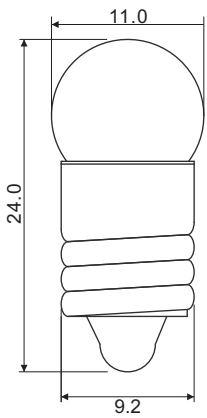

QUADRIOS

TECHNICAL DATA SHEET

www.quadrios.de

Version 1.0_012021

32pcs Lamp bulb assortment with Lamp socket Item No.: 18020016

This small illuminant "colored" E10 ball lamps (6V, 500mA) assortment with the matching lamp holders is ideal for use in the following areas: modeling, model railways or similar.

mm ±0.2

Specification

- Bulb type: G3-1/2
- Base type: E10
- Voltage rating: 6 V /DC
- Current rating: 500mA max.
- Power rating: 3Watt max.