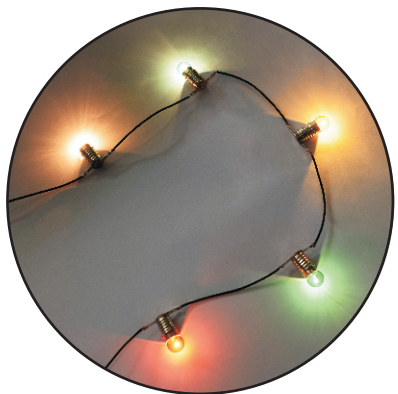

QUADRIOS

TECHNICAL DATA SHEET

www.quadrios.de

Version 1.0_012021

32pcs Lamp bulb assortment with Lamp socket Item No.: 18020016

This small illuminant "colored" E10 ball lamps (6V, 500mA) assortment with the matching lamp holders is ideal for use in the following areas: modeling, model railways or similar.

mm ±0.2

Specification

- Bulb type: G3-1/2
- Base type: E10
- Voltage rating: 6 V /DC
- Current rating: 500mA max.
- Power rating: 3Watt max.