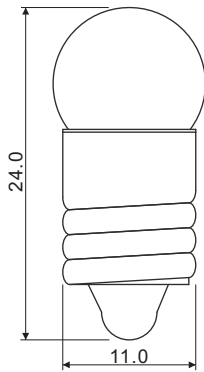

32pcs Lamp bulb assortment with Lamp socket Item No.: 18020017

This small illuminant "coloured" E10 ball lamps (3.5V, 200mA) assortment with the matching lamp holders is ideal for use in the following areas: modelling, model railways or similar.

Base style E10
Input voltage 3.5 V
Rate current 200mA
Light Power 0.7 W