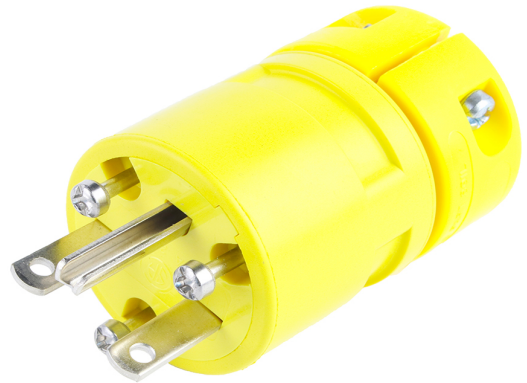

Part Number : [1301410022](#)

Product Description : Super-Safeway Plug, 2 Pole/3 Wire, NEMA 6-15, 250V

Series Number : 130141

Status : Active

Product Category : Wiring Devices

Engineering Number : 1449

Documents & Resources

Drawings

[Drawing 1301410022_sd.pdf](#)

Product Environment Compliance

Compliance

China RoHS	Not Reviewed
EU ELV	Not Reviewed
Low-Halogen Status	Not Reviewed
REACH SVHC	Not Reviewed
EU RoHS	Not Reviewed

Multiple Part Product Compliance Statements

Part Details

General

Status	Active
Category	Wiring Devices
Series	130141
Description	Super-Safeway Plug, 2 Pole/3 Wire, NEMA 6-15, 250V
IP Rating	N/A
NEMA Configuration	NEMA 6-15
Product Family	Heavy-Duty Industrial Wiring Devices
Product Name	Super-Safeway
Specialty	N/A
Type	Plug
UPC	78678870103

Agency

CSA	LR6837
UL	E10176

Electrical

Current - Maximum per Contact	15.0A
GFCI	No
Voltage - Maximum	250V

Physical

Cord Type	N/A
Flange	No
Flip Lid	No
Gender	Male
Length	N/A
Lighted Connector	No
Locking Blade	No
Net Weight	80.285/g
Poles	2-pole/3-wire