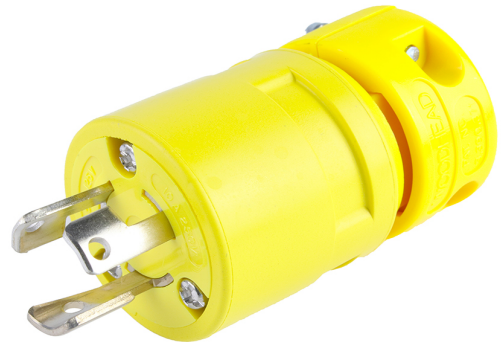

Part Number : [1301410044](#)

Product Description : Super-Safeway Plug with Locking Blade, 3 Pole/3 Wire, Non-NEMA, 15A/125V, 10A/250V

Series Number : 130141

Status : Active

Product Category : Wiring Devices

Engineering Number : 2407

Product Environment Compliance

Compliance

GADSL/IMDS	Not Relevant
China RoHS	Not Relevant
EU ELV	Not Relevant
Low-Halogen Status	Not Reviewed per IEC 61249-2-21
REACH SVHC	Not Reviewed per D(2023)3788-DC (14 Jun 2023)
EU RoHS	Not Reviewed per EU 2015/863

Multiple Part Product Compliance Statements

- Eu RoHS
- REACH SVHC
- Low-Halogen

Multiple Part Industry Compliance Documents

- IPC 1752A Class C
- IPC 1752A Class D
- Molex Product Compliance Declaration
- IEC-62474
- chemSHERPA (xml)

EU RoHS Certificate of Compliance

Part Details

General

Status	Active
Category	Wiring Devices
Series	130141
Description	Super-Safeway Plug with Locking Blade, 3 Pole/3 Wire, Non-NEMA, 15A/125V, 10A/250V
IP Rating	N/A
NEMA Configuration	Non-NEMA Locking
Product Family	Heavy-Duty Industrial Wiring Devices
Product Name	Super-Safeway
Specialty	N/A
Type	Plug
UPC	78678870480