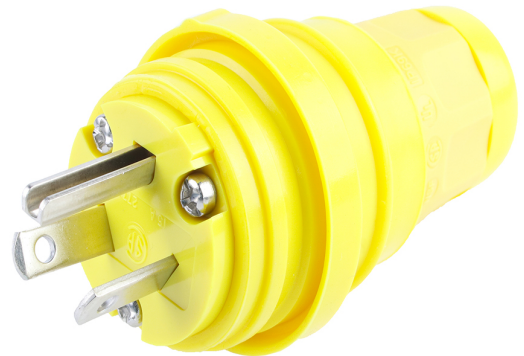

Part Number : [1301460028](#)

Product Description : Watertite Extreme Plug,
2 Pole/3 Wire, NEMA 7-15, 277V, Cord Grip
Body Size F2, Silicone Husk

Series Number : 130146

Status : Active

Product Category : Wiring Devices

Engineering Number : 14W34

Documents & Resources

Drawings

[Drawing 1301460028_sd.pdf](#)

3D Models and Design Files

[3D Model 1301460028_stp.zip](#)

Product Environment Compliance

Compliance

GADSL/IMDS	Not Relevant
China RoHS	Not Reviewed per SJ/T 11365-2006
EU ELV	Not Relevant
Low-Halogen Status	Not Reviewed per IEC 61249-2-21
REACH SVHC	Not Reviewed per D(2023)3788-DC (14 Jun 2023)
EU RoHS	Not Reviewed per EU 2015/863

[Multiple Part Product Compliance Statements](#)

- Eu RoHS
- REACH SVHC
- Low-Halogen

[Multiple Part Industry Compliance Documents](#)

- IPC 1752A Class C
- IPC 1752A Class D