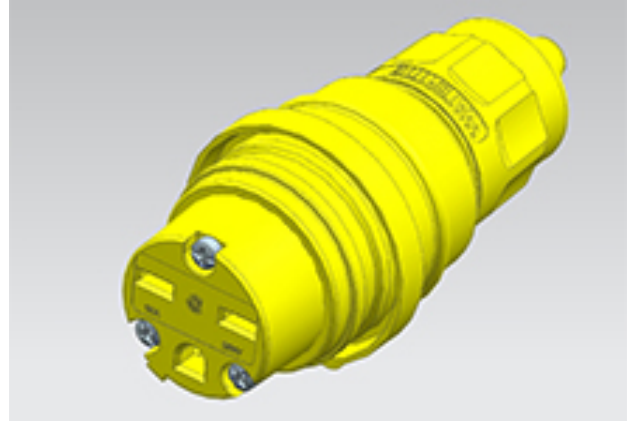

Part Number : [1301460076](#)

Product Description : Watertite Extreme Connector for Male Receptacle, NEMA 6-15R Motor Base Connector, F2, Silicone Husk

Series Number : 130146

Status : Active

Product Category : Wiring Devices

Engineering Number : 15W49MB

Product Environment Compliance

Compliance

China RoHS	Not Reviewed
EU ELV	Not Reviewed
Low-Halogen Status	Not Reviewed
REACH SVHC	Not Reviewed
EU RoHS	Not Reviewed

Multiple Part Product Compliance Statements

- Eu RoHS
- REACH SVHC
- Low-Halogen

Multiple Part Industry Compliance Documents

- IPC 1752A Class C
- IPC 1752A Class D
- Molex Product Compliance Declaration
- IEC-62474
- chemSHERPA (xml)

EU RoHS Certificate of Compliance

Part Details

General

Status	Active
Category	Wiring Devices