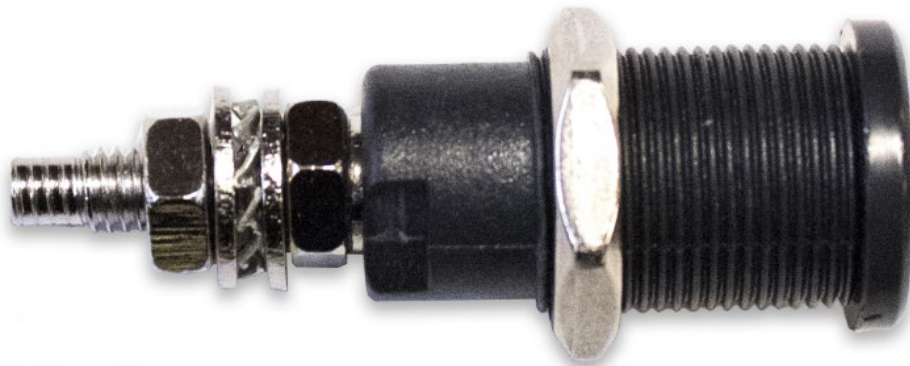

BU-31607-@ (Screw-in Safety Socket with Stud and Metal Nut)

- Mueller's BU-31607 is a Screw-in Safety Socket with a Stud and Metal Nut.
- Overall length of 1.53" (39mm).
- Material:
 - Hardware – Nickel plated Brass
 - Insulator – ABS, Nylon composite
- Ratings:
 - 600 Volts, Category III
 - 1000 Volts, Category II
 - 45 Amps
 - IEC 1010 Compliant
- Color: The "@" in the model number represents color. Available colors:
 - 0 Black, -2 Red, -4 Yellow, -5 Green, -6 Blue, -8 Gray, -9 White, and -B Green/Yellow
- RoHS 3 Compliant