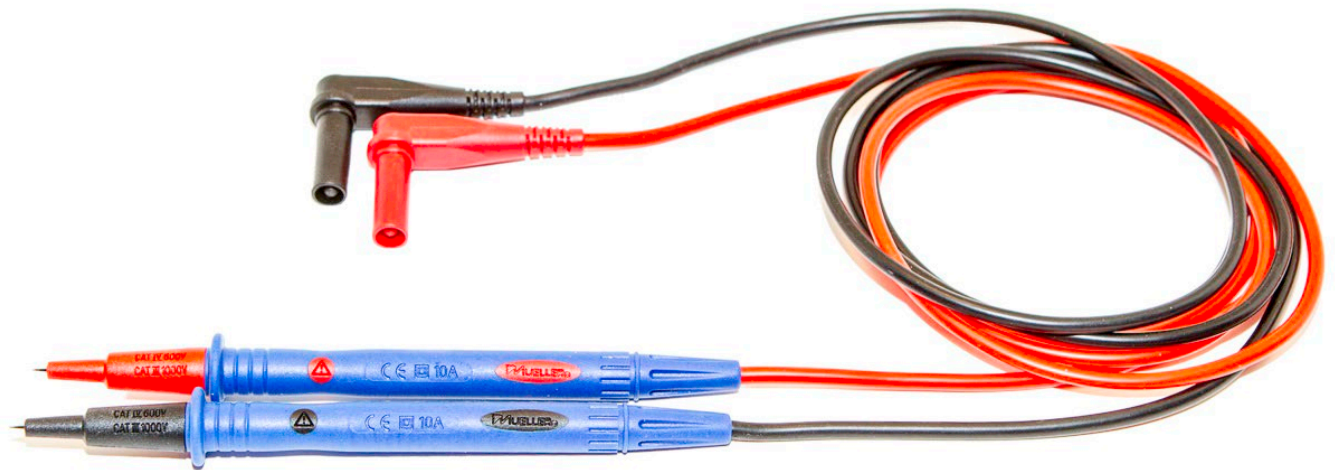

### BU-P5519A (PREMIUM TEST PROBE SET)

- The BU-P5519A is Mueller's premium test probe set. It includes one red and one black soft grip test probe.
- Constructed with premium, ultra-flex 18 AWG silicone jacketed wire and have over-molded, shrouded, right angle, safety tip, industry standard 4mm banana plugs.
- Features "snap-on" safety tips for extended category III and IV voltage ratings.
- Compatible with all major DMM (Digital Multi-meter) brands that accept shrouded 4mm banana plugs.
- 4 feet (1.2m) long
- Ratings: Cat IV 600V (with safety tip); Cat III 1000V (with safety tip); Cat II 1000V (without safety tip); 10 Amps.
- RoHS Compliant