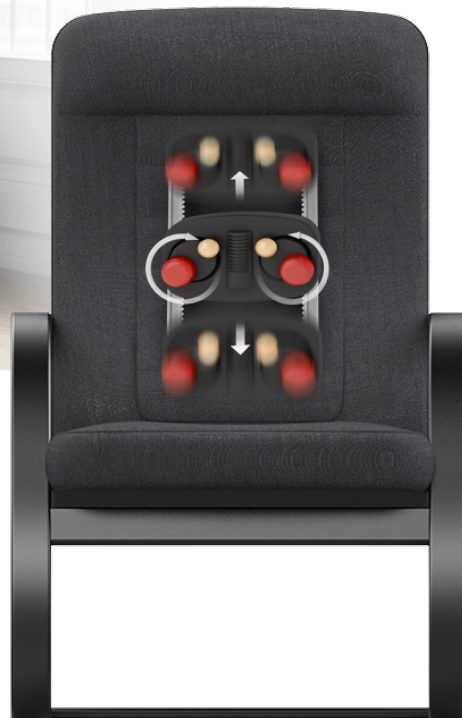

Design
meets
Massage

- ✓ High quality swing frame in black carbon steel
- ✓ Shiatsu and spot massage for the back area
- ✓ New design and better heat function

Incl. handy
remote control

2-in-1 Relax + massage chair RC 450

Art.-No. 88431 | EAN 40 15588 88431 3

APPLICATION | FEATURES

- 2 massage types for the back area: Shiatsu and Spot Massage
- 3 selectable massage zones: Upper, lower or total back
- 2 selectable massage speeds
- Additional heat function
- Timer function: 5/10/15 minutes
- Practical remote control
- Pleasant seating comfort through a soft padding
- Detachable flap for a more intensive massage
- Highly rugged fabric cover
- Load capacity up to 150 kg

TECHNICAL DATA

- Size: 67 x 90 x 107 cm
- Weight: 18 kg
- Power supply: 100 -240V~ 50/60 Hz, 12 V DC 3000 mA
- Power: 36 W
- Cable length: 180 cm

SCOPE OF DELIVERY

- Relax + massage chair
- Power adapter
- Remote control
- Instruction manual
- Assembly instructions