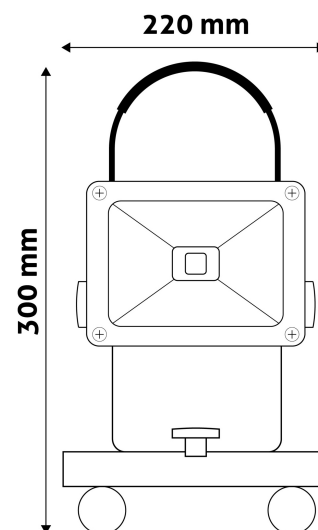

PRODUCT OUTLINE