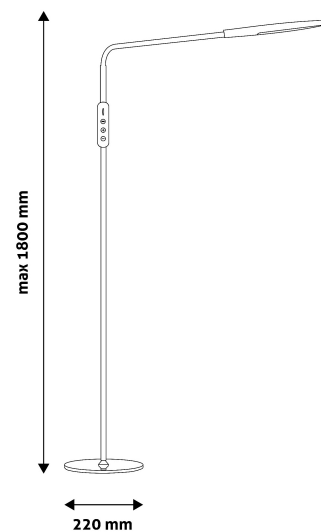

PRODUCT OUTLINE