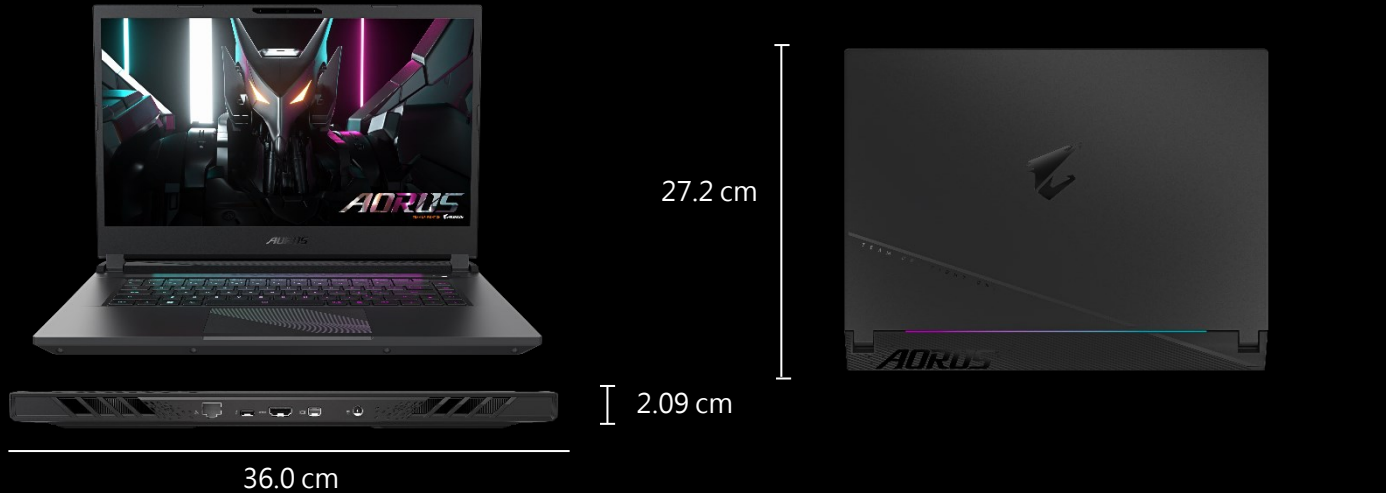

Datasheet

AORUS 15 (2023)

- NVIDIA® New GeForce RTX™ 40 Series
- Up to 13th Gen Intel® Core™ i7 H Series Processor
- Up to QHD 165Hz Display
- MUX Switch Technology
- TÜV Rheinland Certification
- DDR5 4800 SO-DIMM x 2, 64GB (Max)
- DTS:X® Ultra Audio technology
- WINDFORCE INFINITY Cooling System
- RGB Light Bar Design
- Windows Hello Technology
- PCIe Gen4 SSD
- Next-Gen Wi-Fi 6E Connection
- 99Whr battery
- Thunderbolt™ 4