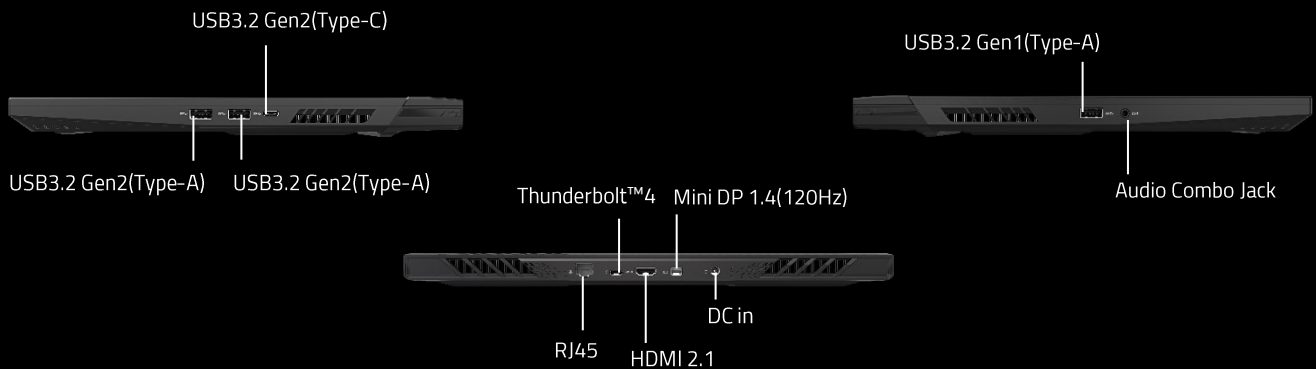

Datasheet

AORUS 15 (2023)

- NVIDIA® New GeForce RTX™ 40 Series
- Up to 13th Gen Intel® Core™ i7 H Series Processor
- Up to QHD 165Hz Display
- MUX Switch Technology
- TÜV Rheinland Certification
- DDR5 4800 SO-DIMM x 2, 64GB (Max)
- DTS:X® Ultra Audio technology
- WINDFORCE INFINITY Cooling System
- RGB Light Bar Design
- Windows Hello Technology
- PCIe Gen4 SSD
- Next-Gen Wi-Fi 6E Connection
- 99Whr battery
- Thunderbolt™ 4