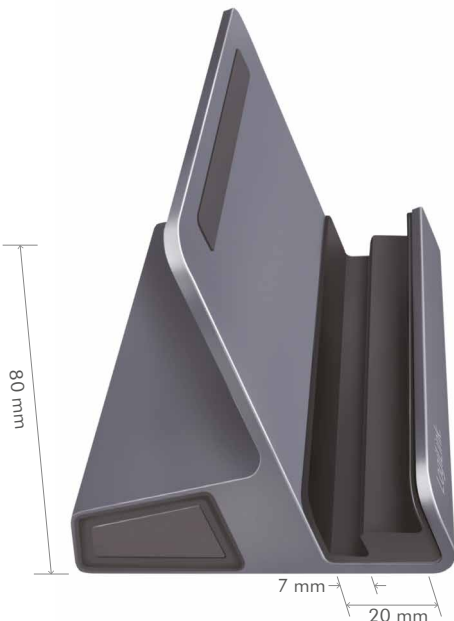

6-in-1 Expansion

Instantly expand your USB-C device with:

- 1x HDMI output port
- 1x RJ45 port
- 3x USB 3.0 ports
- 1x USB-C PD 100 W

USB 3.2 Gen 1
Type-C Input

90°
Angled

RJ45 Gigabit
Ethernet Port

3x USB 3.0 Ports

HDMI Port
4K/60 Hz

USB-C 100 W
Power Delivery

100W
Power Delivery

Lighting-Fast USB-C Charging

Supports a maximum input of 100 W, which gives you high speed charging to your device while maintaining full functionality of all other ports.

Wide Compatibilities

The Docking Station Stand is not only for Steam Deck and iPad, but also for game consoles and tablet/smartphones with USB-C port.

*The stand can hold any USB-C device with thickness within 20 mm, it does not effect the Docking Station's function even if your device is thicker.

Enjoy the games/videos on bigger screen with 4K UHD resolution!

Specification:

Input	USB-C male (90° angled), USB-C PD 3.0 charging port
Outputs	2x USB-A female, 1x HDMI-A female, 1x RJ45 female
HDMI Standard	HDMI 2.0
USB-C Standard	USB 3.2 Gen 1
Data Transfer Rate	Up to 5 Gbps
Compatible Thunderbolt 3	Yes
Data Transfer Rate	Up to 5 Gbps
USB-C PD 3.0 Output	5 V/3 A, 9 V/3 A, 12 V/3 A, 15 V/3 A, 20 V/5 A Max. output: 100 W
DisplayPort Alternate Mode (DP Alt)	Yes
HDCP Standard	HDCP 1.4 to 2.3
HDMI Resolution	Up to 4K@60 Hz
EDID Management	Yes
Display Mode	Main, extend, mirror
Ethernet Standard	IEEE802.3, IEEE802.3u, IEEE802.3ab, IEEE802.az
Ethernet Speed	10/100/1000 Mbps
Max. Power Consumption	5 W
Hot Plug/Plug & Play	Yes
Power By	USB bus powered
Works With	Any USB-C device supporting USB-C DP Alternate Mode
Compatible Operating Systems	Windows, Mac OS, Linux, Android, Chrome OS, SteamOS 3.0 and iPad OS
Operating Temperature	0–48°C
Operating Humidity	10–85% RH (non condensing)
Cable Length	20 cm
Housing Material	Aluminum
Color	Silver
Dimensions	34 x 8.2 x 8 cm (cable included)
Weight	386 g