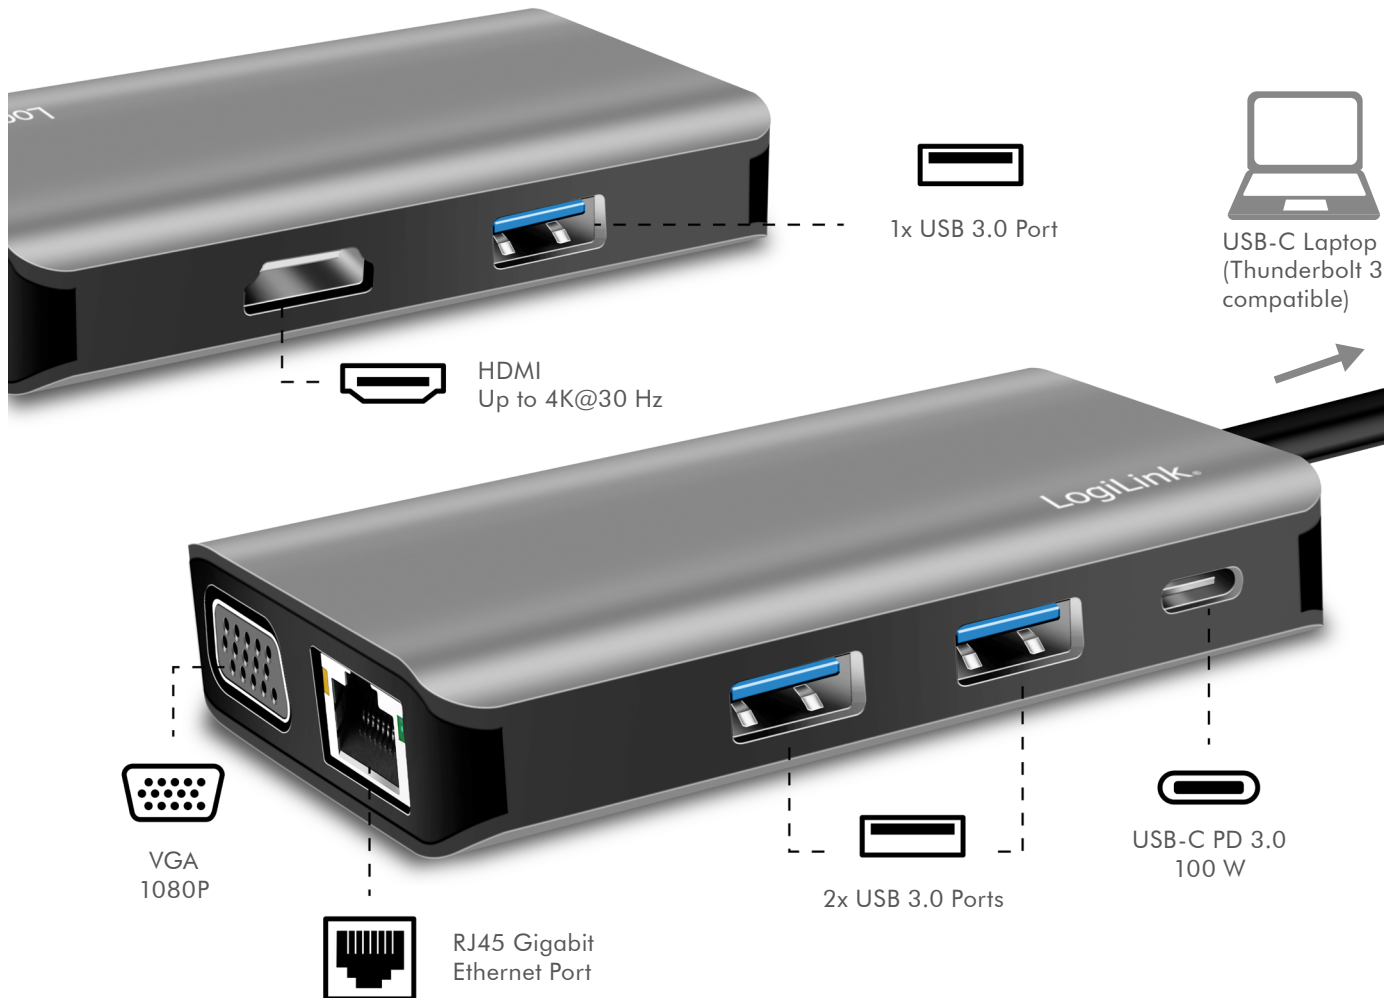

## USB 3.2 Gen 1 USB-C™ Docking Station

7-Port, 100 W USB-PD

Art. No.: UA0410

## Expand Your USB-C Devices' Capabilities

This USB-C Docking Station is a portable and lightweight 7-in-1 expansion dock; simply connect projectors, 4K monitors, USB flash drives and gigabit ethernet on your USB-C laptop/tablet. The extra USB-C PD port keeps your laptop charging while providing power to each external device. Great for increasing your work efficiency and making life easier.

## 7-in-1 Expansion

Instantly expand your USB-C laptop/tablet with:

- 1x RJ45 Gigabit Ethernet port
- 1x HDMI output port
- 1x VGA output port
- 3x USB 3.0 ports
- 1x USB-C PD 100 W

## Convenient USB-C Charging

Power supply via the 100 W USB-C Power Delivery port for keeps your laptop/tablet fully charged while you're using all the other devices on the docking.