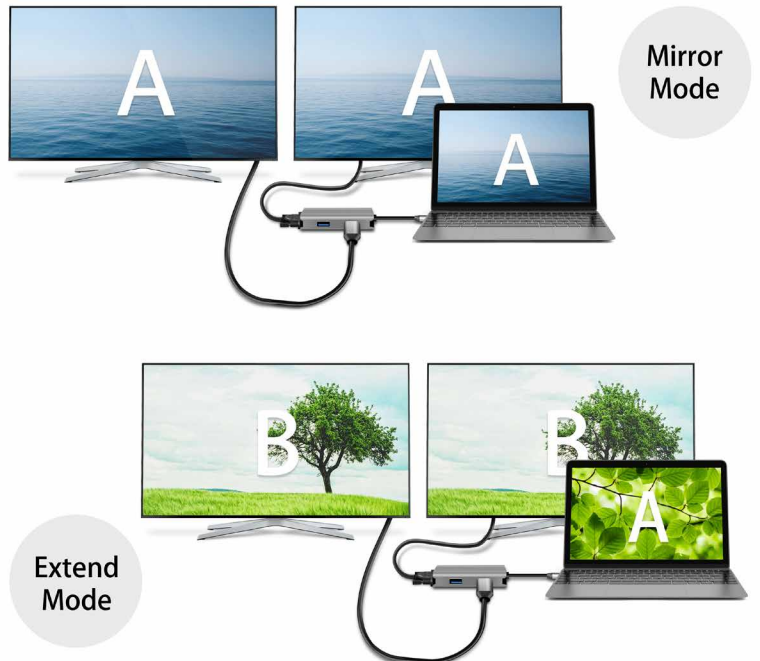

## Expand Your USB-C Devices' Capabilities

This USB-C Docking Station is a portable and lightweight 7-in-1 expansion dock; simply connect projectors, 4K monitors, USB flash drives and gigabit ethernet on your USB-C laptop/tablet. The extra USB-C PD port keeps your laptop charging while providing power to each external device. Great for increasing your work efficiency and making life easier.

## Convenient USB-C Charging

Power supply via the 100 W USB-C Power Delivery port for keeps your laptop/tablet fully charged while you're using all the other devices on the docking.

### Fast Data Transfer

Connect your laptop/tablet via the USB-C port (Thunderbolt 3 compatible) to give you extra ports to connect your peripherals. Quick data transfer speeds up to 5 Gbps.

### Crystal Clear & Simultaneous Video Output

Extend up to two monitors through one HDMI port and one VGA port at the same time. Easily stream videos to a HDTV, monitor or projector; enjoy your crisp and colorful pictures.