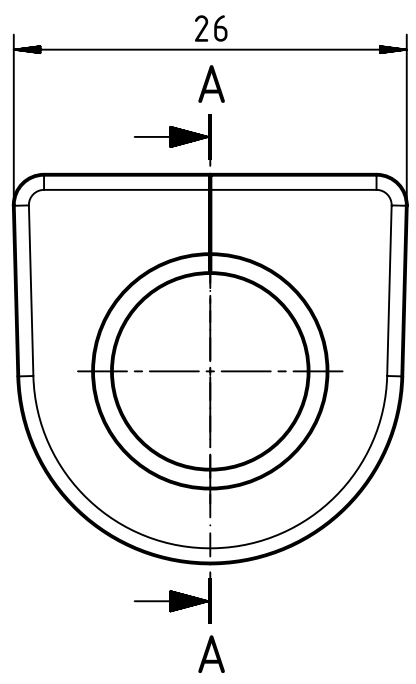

1 2 3 4 5 6

A

B

C

D

A-A

suitable cable Ø13,5~Ø15mm

	All Dimensions in mm Original Size DIN A4		Scale 2:1	Free size tol.		Ref.		
	All rights reserved Department EL PD - CN		Created by LONGL	Inspected by DINGB	Standardisation RUETERA	Date 2018-07-30	State Final Release	
HARTING Electric GmbH & Co. KG D-32339 Espelkamp			Title Han split hood sliced SR,OD 13.5~15mm				Doc-Key / ECM-Nr. 100737042/UGD/001/A 500000138209	
			Type TB	Number 09 00 000 6011			Rev. A	Page 1/1