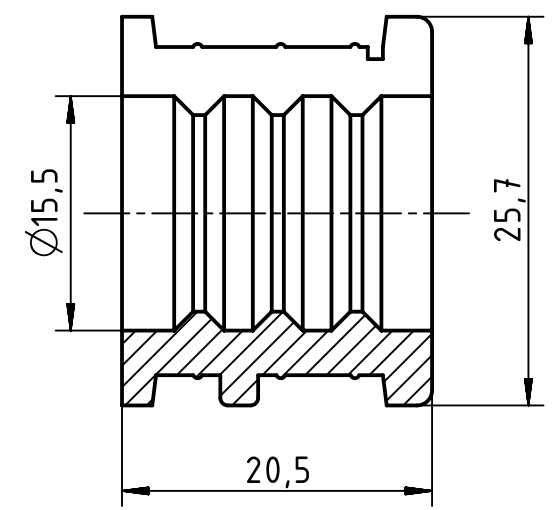

1 2 3 4 5 6

A

B

C

D

A-A

suitable cable Ø13,5~Ø15mm

	All Dimensions in mm Original Size DIN A4		Scale 2:1	Free size tol.		Ref.		
	All rights reserved Department EL PD - CN		Created by LONGL	Inspected by DINGB	Standardisation RUETERA	Date 2018-07-30	State Final Release	
HARTING Electric GmbH & Co. KG D-32339 Espelkamp			Title Han split hood sliced SR,OD 13.5~15mm				Doc-Key / ECM-Nr. 100737042/UGD/001/A 500000138209	
			Type TB	Number 09 00 000 6011			Rev. A	Page 1/1