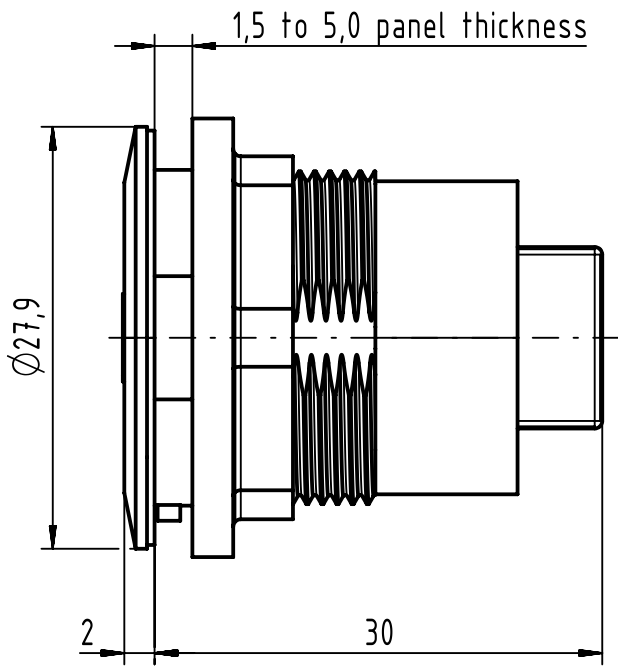

1 2 3 4 5 6

A
B
C
D

PANEL CUT DIMENSIONS

	All rights reserved Department EC PD - RO	All Dimensions in mm Original Size DIN A4		Scale 2:1	Free size tol.		Ref. Sub.		
		Created by TAMAS	Inspected by AVRAM	Standardisation HOFFMANN	Date 2016-11-25	State Final Release		Doc-Key / ECM-Nr. 100686834/UGD/000/B 500000111080	
HARTING Electronics GmbH D-32339 Espelkamp		Title har-port USB 2.0 A-B coupler silver			Type TB	Number 09454521905		Rev. B	Page 1/1