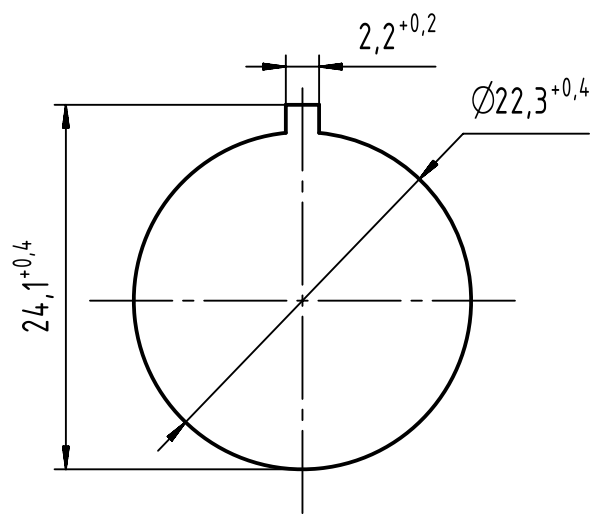

1 2 3 4 5 6

A
B
C
D

PANEL CUT DIMENSIONS

	All rights reserved Department EC PD - RO	All Dimensions in mm Original Size DIN A4		Scale 2:1	Free size tol.		Ref. Sub.		
		Created by TAMAS	Inspected by AVRAM	Standardisation HOFFMANN	Date 2016-11-25	State Final Release		Doc-Key / ECM-Nr. 100686834/UGD/000/B 500000111080	
HARTING Electronics GmbH D-32339 Espelkamp		Title har-port USB 2.0 A-B coupler silver			Type TB	Number 09454521905		Rev. B	Page 1/1