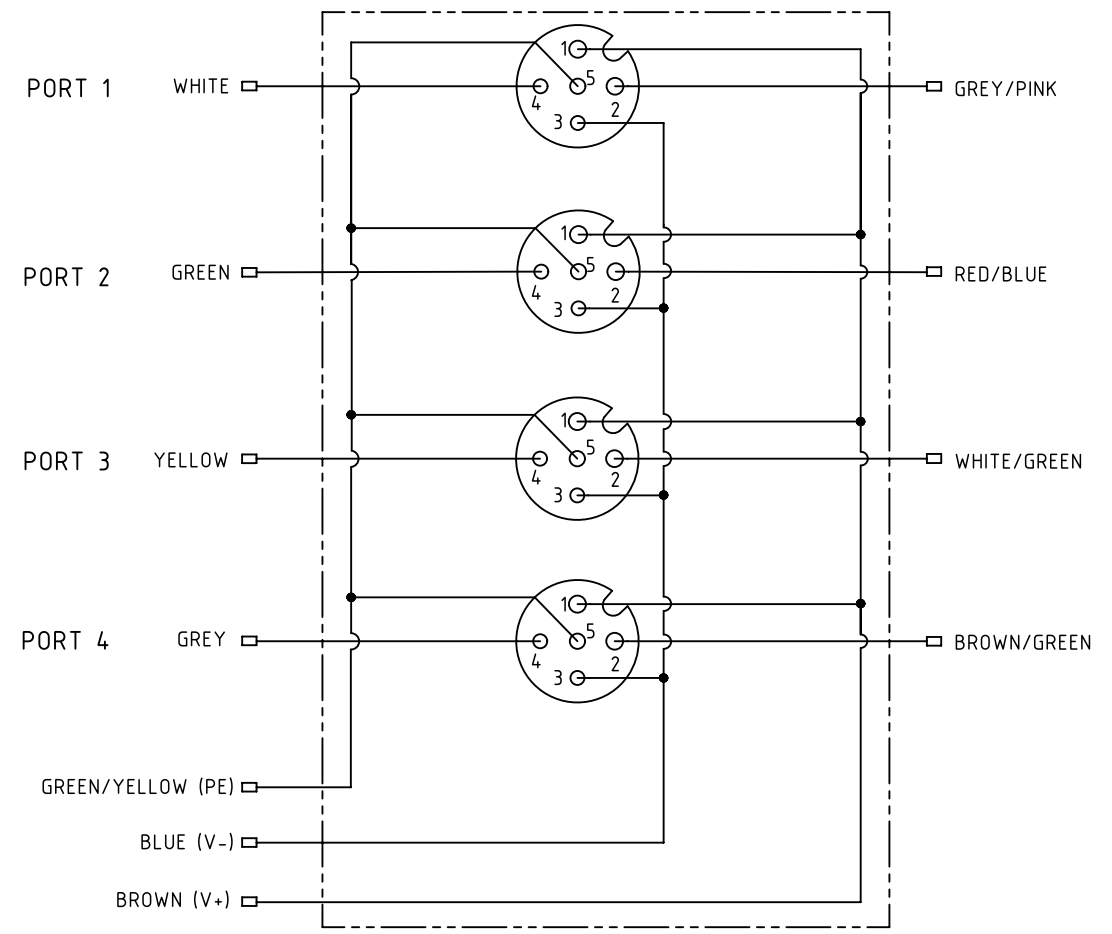

Loading plan

- Protection level: IP67  
 - Temperature range: -30°C ... +80°C

6	09070010225000	PVC, 3xAWG18 + 8xAWG22, black	10
5	09070010225100		5
4	09070010225300		2
3	09070010220000	PUR, 3xAWG18 + 8xAWG22, black	10
2	09070010220100		5
1	09070010220300		2
Cont. no	HARTING part no.	Type of cable	Dim. a[m]

	All rights reserved Department HCS - RO	Tech. Character.		Free size tol.		According to production drawing	
		Created by COSTEA Costea	Inspected by 402676 Gross	Standardisation MUNTEANV Muntean	Date 2020-07-14	State Final Release	
Title har-SAB M12/4/5p w/o LED PAC						Doc-Key / ECM-Nr. 100904492/UGD/000/A 500000176253	
HARTING Customised Solutions D-32339 Espelkamp		Type TB	Number 0907001022XX00			Rev. A	Page 1/1