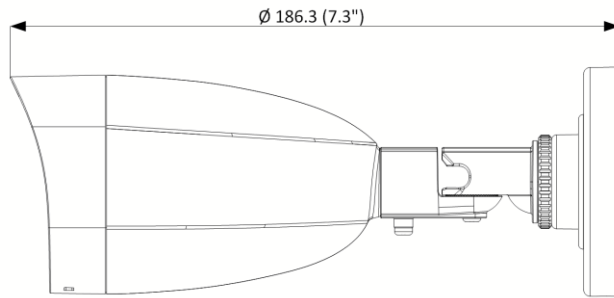

▪ **Dimension**

Unit: mm(inch)

▪ **Accessory**

▪ **Optional**

DS-1280ZJ-XS
Junction Box