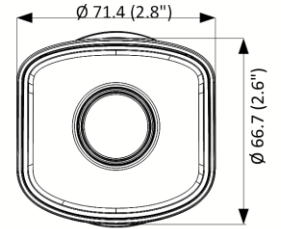

Day/Night Switch	Day, Night, Auto, Schedule
Image Enhancement	BLC, 3D DNR
Interface	
Ethernet Interface	1 RJ45 10 M/100 M self-adaptive Ethernet port
Event	
Basic Event	Motion detection, video tampering alarm, exception
General	
Linkage Method	Upload to FTP, notify surveillance center, send email
Camera Material	Metal & Plastic
Camera Dimension	186.3 mm × 71.4 mm × 66.7 mm (7.3" × 2.8" × 2.6")
Package Dimension	216 mm × 121 mm × 118 mm (8.5" × 4.8" × 4.6")
Camera Weight	Approx. 270 g (0.6 lb.)
With Package Weight	Approx. 490 g (1.1 lb.)
Storage Conditions	-30 °C to 60 °C (-22 °F to 140 °F). Humidity: 95% or less (non-condensing)
Startup and Operating Conditions	-30 °C to 60 °C (-22 °F to 140 °F). Humidity: 95% or less (non-condensing)
Web Client Language	English, Ukrainian
General Function	Anti-flicker, heartbeat, mirror, password protection, privacy mask, watermark, IP address filter
Firmware Version	V5.5.120
Power Consumption and Current	12 VDC, 0.4 A, max. 5 W PoE: (802.3af, 36 V to 57 V), 0.2 A to 0.15 A, max. 6.5 W
Power Supply	12 VDC ± 25% PoE: 802.3af, Class 3
Power Interface	Ø5.5 mm coaxial power plug
Approval	
EMC	FCC SDoC (47 CFR Part 15, Subpart B); CE-EMC (EN 55032: 2015, EN 61000-3-2: 2014, EN 61000-3-3: 2013, EN 50130-4: 2011 +A1: 2014); RCM (AS/NZS CISPR 32: 2015); IC VoC (ICES-003: Issue 6, 2016); KC (KN 32: 2015, KN 35: 2015)
Safety	UL (UL 60950-1); CB (IEC 60950-1:2005 + Am 1:2009 + Am 2:2013, IEC 62368-1:2014); CE-LVD (EN 60950-1:2005 + Am 1:2009 + Am 2:2013, IEC 62368-1:2014); BIS (IS 13252(Part 1):2010+A1:2013+A2:2015)
Environment	CE-RoHS (2011/65/EU); WEEE (2012/19/EU); Reach (Regulation (EC) No 1907/2006)
Protection	IP67 (IEC 60529-2013)

▪ Available Model

HWI-D121H(2.8/4 mm)(C)

▪ **Dimension**

Unit: mm(inch)

▪ **Accessory**

▪ **Optional**

DS-1280ZJ-XS
Junction Box

Distributed by