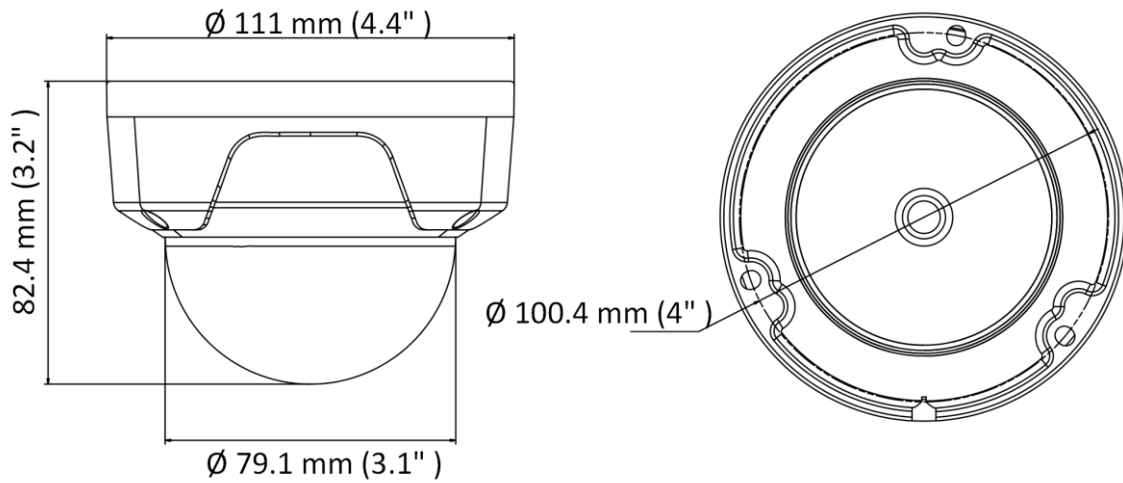

▪ **Dimension**

Unit: mm (inch)

▪ **Accessory**

▪ **Optional**

DS-1259ZJ Inclined Ceiling Mount	DS-1276ZJ-SUS Corner Mount	DS-1250ZJ Rain Shade	DS-1272ZJ-110 Wall Mount	DS-1258ZJ Wall Mount
DS-1275ZJ-SUS Vertical Pole Mount	DS-1280ZJ-DM18 Junction Box	DS-1253ZJ-M Rain Shade	DS-1272ZJ-110B Wall Mount