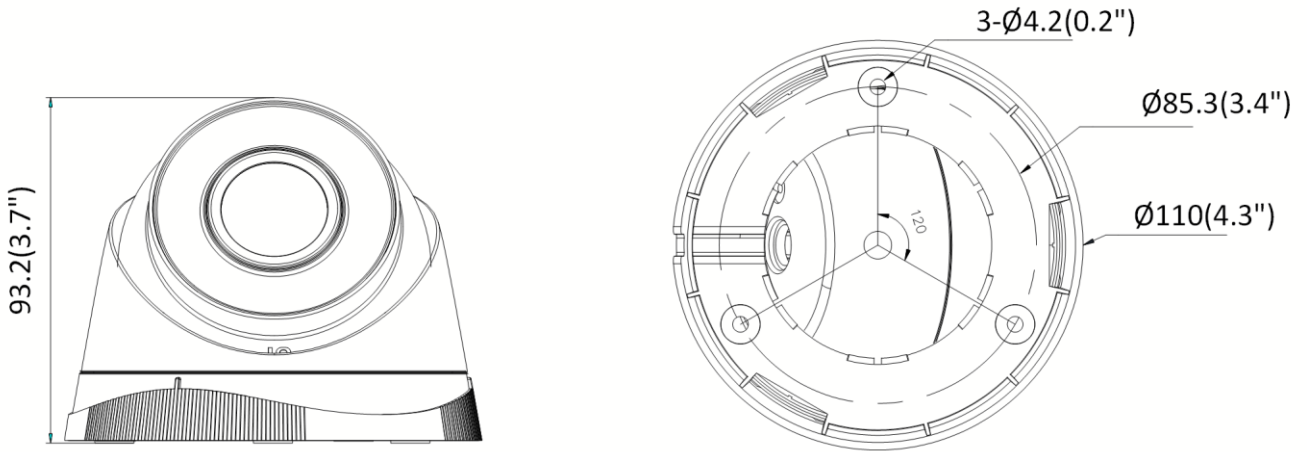

▪ **Dimension**

Unit: mm(inch)

▪ **Accessory**

▪ **Optional**

DS-1275ZJ-SUS Vertical Pole Mount	DS-1272ZJ-110-TRS Wall Mount	DS-1280ZJ-S Junction Box	DS-1276ZJ-SUS Corner Mount